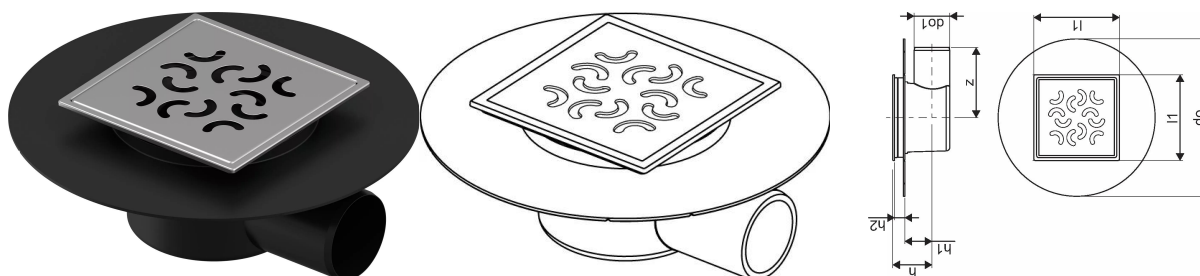

Uponor Aqua Ambient point drain inlet elb. super/arco FI 50

1136450

- connection to sewage pipes DN 50
- flow rate: 0,4 l/s
- for low floor constructions
- material grate: stainless steel
- material body: polypropylene

Uponor Aqua Ambient point drain inlet elb. super/arco FI 50

1136450

Technical data

Item no EAN	6414900483483
Item no GTIN	06414900483483
Item (unit of measurement)	pce
Length (l1)	120 mm
z	98 mm
Z-measurement h	55 mm
Z-measurement h1	38 mm
Z-measurement h2	15 mm
Packaging Quantity 1	1
Packaging Quantity 4	300
Packaging GTIN PL1	06414900369114
Packaging GTIN PL4	06414900370042
Item Unit Length	220
Item Unit Height	80
Item Unit Weight	0,42
Item Unit Width	220