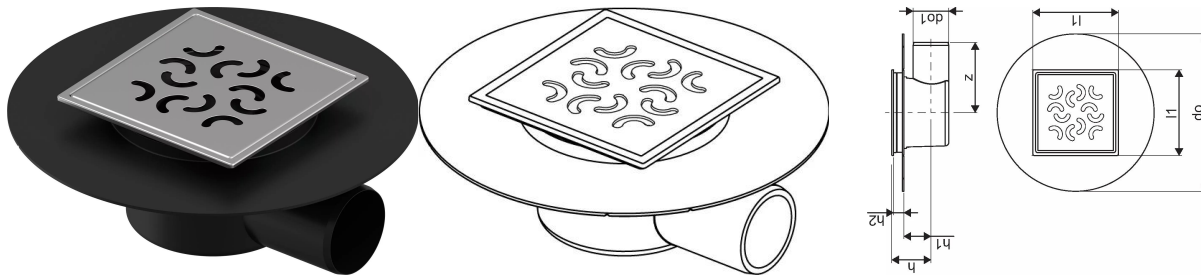

Uponor Aqua Ambient point drain inlet elb. super/arco FI 50

1136450

- connection to sewage pipes DN 50
- flow rate: 0,4 l/s
- for low floor constructions
- material grate: stainless steel
- material body: polypropylene

Uponor Aqua Ambient point drain inlet elb. super/arco FI 50

1136450

Technical data

Item no EAN	6414900483483
Item no GTIN	06414900483483
Item (unit of measurement)	pce
Length (l1)	120 mm
z	98 mm
Z-measurement h	55 mm
Z-measurement h1	38 mm
Z-measurement h2	15 mm
Packaging Quantity 1	1
Packaging Quantity 4	300
Packaging GTIN PL1	06414900369114
Packaging GTIN PL4	06414900370042
Item Unit Length	220
Item Unit Height	80
Item Unit Weight	0,42
Item Unit Width	220