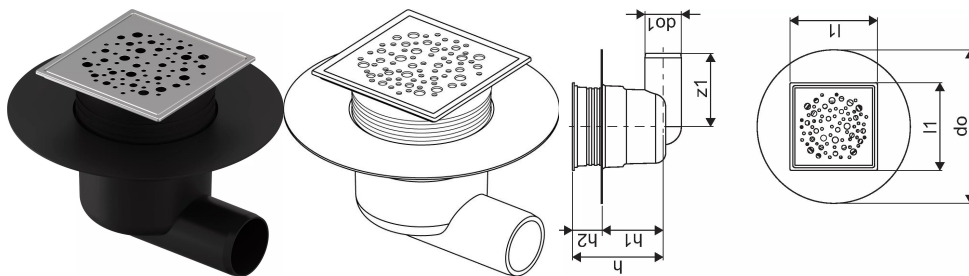

## Uponor Aqua Ambient point drain inlet elb. classic/spot FI 50

**1136448**

- connection to sewage pipes DN 50
- flow rate: 0,8 l/s
- material grate: stainless steel
- material body: polypropylene

## Uponor Aqua Ambient point drain inlet elb. classic/spot FI 50

1136448

### Technical data

Item no EAN	6414900483469
Item no GTIN	06414900483469
Item (unit of measurement)	pce
Length (l1)	120 mm
Z-measurement h	124 mm
Z-measurement h1	83 mm
Z-measurement h2	41 mm
Packaging Quantity 1	1
Packaging Quantity 4	180
Packaging GTIN PL1	06414900369091
Packaging GTIN PL4	06414900370028
Item Unit Length	210
Item Unit Height	138
Item Unit Weight	0,35
Item Unit Width	210