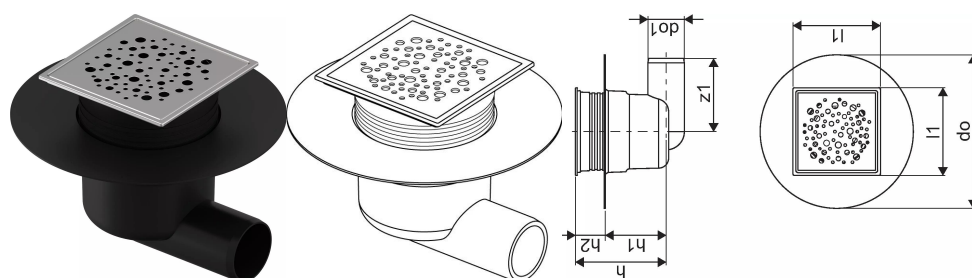

## Uponor Aqua Ambient point drain inlet elb. classic/spot FI 50

**1136448**

- connection to sewage pipes DN 50
- flow rate: 0,8 l/s
- material grate: stainless steel
- material body: polypropylene

## Uponor Aqua Ambient point drain inlet elb. classic/spot FI 50

1136448

### Technical data

Item no EAN	6414900483469
Item no GTIN	06414900483469
Item (unit of measurement)	pce
Length (l1)	120 mm
Z-measurement h	124 mm
Z-measurement h1	83 mm
Z-measurement h2	41 mm
Packaging Quantity 1	1
Packaging Quantity 4	180
Packaging GTIN PL1	06414900369091
Packaging GTIN PL4	06414900370028
Item Unit Length	210
Item Unit Height	138
Item Unit Weight	0,35
Item Unit Width	210