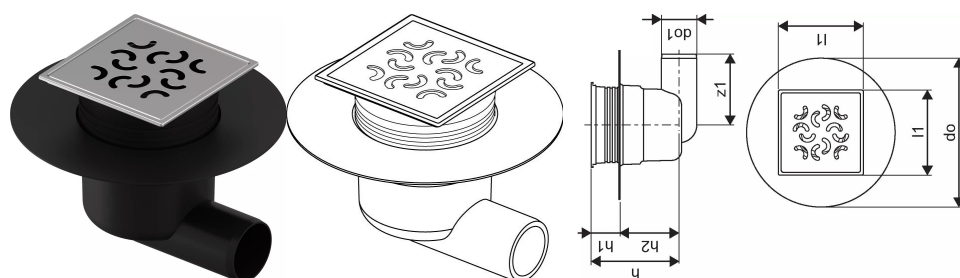

## Uponor Aqua Ambient point drain inlet elb. classic/arco FI 50

1136447

- connection to sewage pipes DN 50
- flow rate: 0,8 l/s
- material grate: stainless steel
- material body: polypropylene

## Uponor Aqua Ambient point drain inlet elb. classic/arco FI 50

1136447

### Technical data

Item no EAN	6414900483452
Item no GTIN	06414900483452
Item (unit of measurement)	pce
Length (l1)	120 mm
Z-measurement h	124 mm
Z-measurement h1	41 mm
Z-measurement h2	83 mm
Packaging Quantity 1	1
Packaging Quantity 4	180
Packaging GTIN PL1	06414900369084
Packaging GTIN PL4	06414900370011
Item Unit Length	210
Item Unit Height	138
Item Unit Weight	0,35
Item Unit Width	210