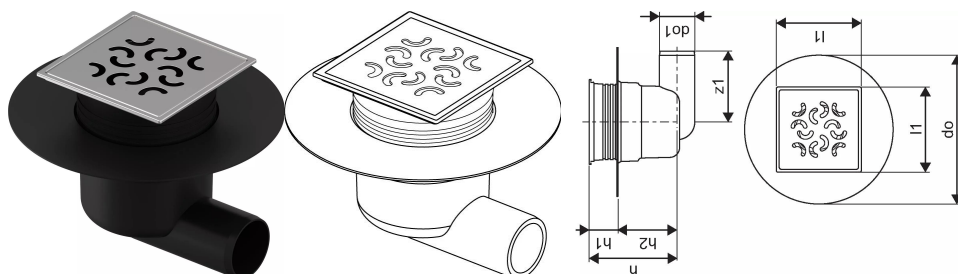

## Uponor Aqua Ambient point drain inlet elb. classic/arco FI 50

1136447

- connection to sewage pipes DN 50
- flow rate: 0,8 l/s
- material grate: stainless steel
- material body: polypropylene

## Uponor Aqua Ambient point drain inlet elb. classic/arco FI 50

1136447

### Technical data

Item no EAN	6414900483452
Item no GTIN	06414900483452
Item (unit of measurement)	pce
Length (l1)	120 mm
Z-measurement h	124 mm
Z-measurement h1	41 mm
Z-measurement h2	83 mm
Packaging Quantity 1	1
Packaging Quantity 4	180
Packaging GTIN PL1	06414900369084
Packaging GTIN PL4	06414900370011
Item Unit Length	210
Item Unit Height	138
Item Unit Weight	0,35
Item Unit Width	210