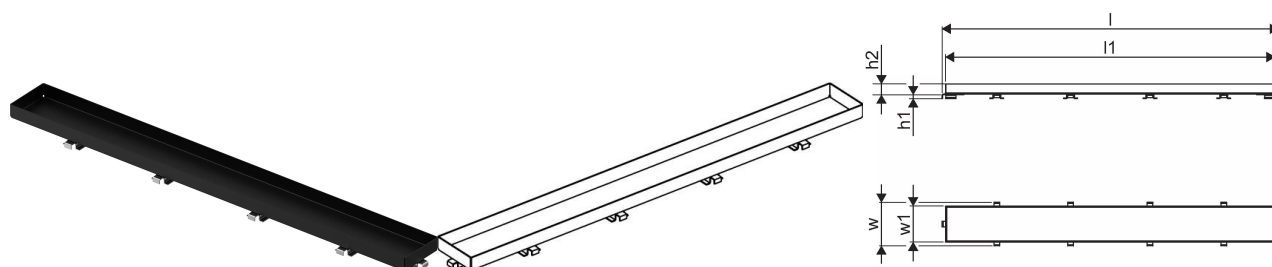

Uponor Aqua Ambient shower inlet grate stone / black 700mm

1136443

- grate design: stone
- compatible to shower inlets "black"
- material: stainless steel matt black powder-coated

Uponor Aqua Ambient shower inlet grate stone / black 700mm

1136443

Technical data

Item no EAN	6414900483414
Item no GTIN	06414900483414
Item (unit of measurement)	pce
Length (l)	693 mm
Length (l1)	681 mm
Z-measurement h1	7 mm
Z-measurement h2	19 mm
Z-measurement w	77 mm
Z-measurement w1	64 mm
Packaging Quantity 1	1
Packaging Quantity 4	275
Packaging GTIN PL1	06414900486132
Packaging GTIN PL4	06414900325875
Item Unit Length	694
Item Unit Height	27
Item Unit Weight	0,59
Item Unit Width	77