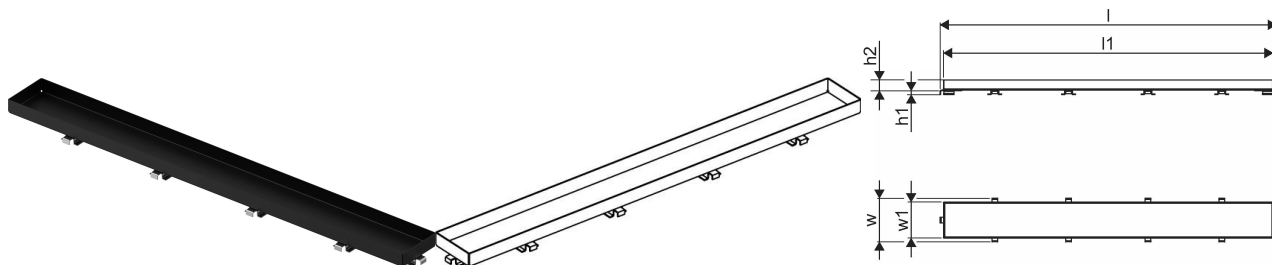

Uponor Aqua Ambient shower inlet grate stone / black 700mm

1136443

- grate design: stone
- compatible to shower inlets "black"
- material: stainless steel matt black powder-coated

Uponor Aqua Ambient shower inlet grate stone / black 700mm

1136443

Technical data

Item no EAN	6414900483414
Item no GTIN	06414900483414
Item (unit of measurement)	pce
Length (l)	693 mm
Length (l1)	681 mm
Z-measurement h1	7 mm
Z-measurement h2	19 mm
Z-measurement w	77 mm
Z-measurement w1	64 mm
Packaging Quantity 1	1
Packaging Quantity 4	275
Packaging GTIN PL1	06414900486132
Packaging GTIN PL4	06414900325875
Item Unit Length	694
Item Unit Height	27
Item Unit Weight	0,59
Item Unit Width	77