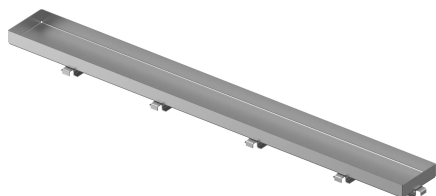

Uponor Aqua Ambient shower inlet grate stone / silver 1000mm

1136441

- grate design: stone
- compatible to shower inlets "silver"
- material: polished stainless steel

About Uponor Aqua Ambient shower inlet grate stone / silver

Specification

- Modern construction and stylish design in different sizes: 600, 700, 800, 900, 1000mm
- Wide sealing collar (30mm) ensuring tight jointing to the floor construction
- Adjustable height and fixable legs for integration in every kind of floor construction
- Easy installation due to product completeness and compatibility to wastewater installation system (dimension of waste pipes)
- 360° tunable siphon

Application

- Housing sewage systems

Certification

- Technical assessment acc EN 1253

Uponor Aqua Ambient shower inlet grate stone / silver 1000mm

1136441

Technical data

Item no EAN	6414900483391
Item no GTIN	06414900483391
Item (unit of measurement)	pce
Length (l)	993 mm
Length (l1)	981 mm
Z-measurement h1	7 mm
Z-measurement h2	19 mm
Z-measurement w	77 mm
Z-measurement w1	64 mm
Packaging Quantity 1	1
Packaging Quantity 4	231
Packaging GTIN PL1	06414900486118
Packaging GTIN PL4	06414900369954
Item Unit Length	994
Item Unit Height	27
Item Unit Weight	0,83
Item Unit Width	77