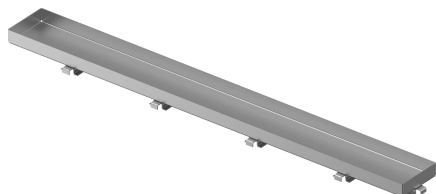

Uponor Aqua Ambient shower inlet grate stone / silver 1000mm

1136441

- grate design: stone
- compatible to shower inlets "silver"
- material: polished stainless steel

About Uponor Aqua Ambient shower inlet grate stone / silver

Specification

- Modern construction and stylish design in different sizes: 600, 700, 800, 900, 1000mm
- Wide sealing collar (30mm) ensuring tight jointing to the floor construction
- Adjustable height and fixable legs for integration in every kind of floor construction
- Easy installation due to product completeness and compatibility to wastewater installation system (dimension of waste pipes)
- 360° tunable siphon

Application

- Housing sewage systems

Certification

- Technical assessment acc EN 1253

Uponor Aqua Ambient shower inlet grate stone / silver 1000mm

1136441

Technical data

Item no EAN	6414900483391
Item no GTIN	06414900483391
Item (unit of measurement)	pce
Length (l)	993 mm
Length (l1)	981 mm
Z-measurement h1	7 mm
Z-measurement h2	19 mm
Z-measurement w	77 mm
Z-measurement w1	64 mm
Packaging Quantity 1	1
Packaging Quantity 4	231
Packaging GTIN PL1	06414900486118
Packaging GTIN PL4	06414900369954
Item Unit Length	994
Item Unit Height	27
Item Unit Weight	0,83
Item Unit Width	77