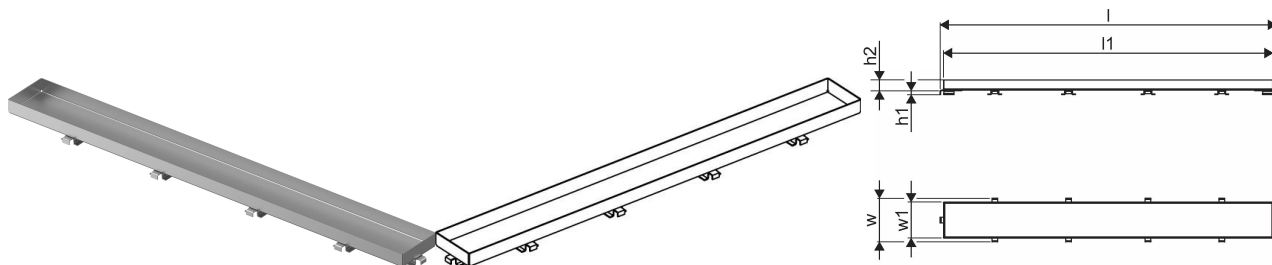

Uponor Aqua Ambient shower inlet grate stone / silver 900mm

1136440

- grate design: stone
- compatible to shower inlets "silver"
- material: polished stainless steel

Uponor Aqua Ambient shower inlet grate stone / silver 900mm

1136440

Technical data

Item no EAN	6414900483384
Item no GTIN	06414900483384
Item (unit of measurement)	pce
Z-measurement h1	7 mm
Z-measurement h2	19 mm
Z-measurement w	77 mm
Z-measurement w1	64 mm
Packaging Quantity 1	1
Packaging Quantity 4	231
Packaging GTIN PL1	06414900486101
Packaging GTIN PL4	06414900369947
Item Unit Length	894
Item Unit Height	27
Item Unit Weight	0,75
Item Unit Width	77