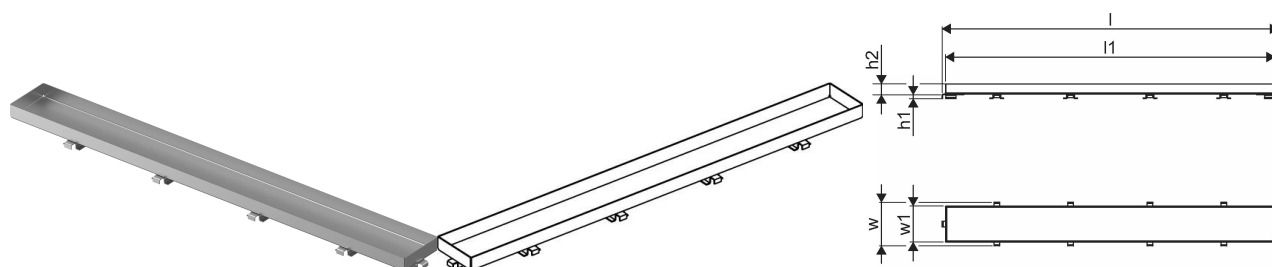

Uponor Aqua Ambient shower inlet grate stone / silver 900mm

1136440

- grate design: stone
- compatible to shower inlets "silver"
- material: polished stainless steel

Uponor Aqua Ambient shower inlet grate stone / silver 900mm

1136440

Technical data

Item no EAN	6414900483384
Item no GTIN	06414900483384
Item (unit of measurement)	pce
Z-measurement h1	7 mm
Z-measurement h2	19 mm
Z-measurement w	77 mm
Z-measurement w1	64 mm
Packaging Quantity 1	1
Packaging Quantity 4	231
Packaging GTIN PL1	06414900486101
Packaging GTIN PL4	06414900369947
Item Unit Length	894
Item Unit Height	27
Item Unit Weight	0,75
Item Unit Width	77