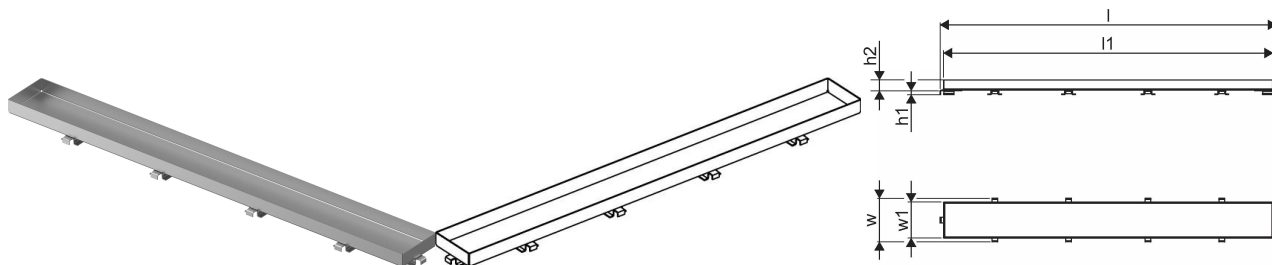

## Uponor Aqua Ambient shower inlet grate stone / silver 800mm

**1136439**

- grate design: stone
- compatible to shower inlets "silver"
- material: polished stainless steel

## Uponor Aqua Ambient shower inlet grate stone / silver 800mm

1136439

### Technical data

Item no EAN	6414900483377
Item no GTIN	06414900483377
Item (unit of measurement)	pce
Z-measurement h1	7 mm
Z-measurement h2	19 mm
Z-measurement w	77 mm
Z-measurement w1	64 mm
Packaging Quantity 1	1
Packaging Quantity 4	363
Packaging GTIN PL1	06414900486095
Packaging GTIN PL4	06414900369930
Item Unit Length	794
Item Unit Height	27
Item Unit Weight	0,67
Item Unit Width	77