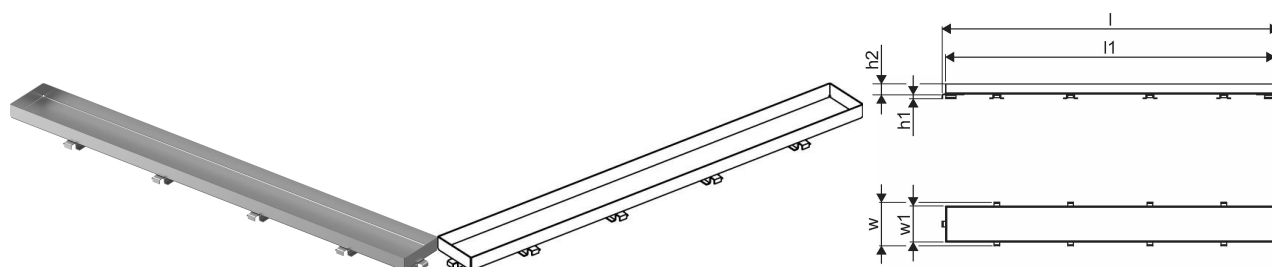

## Uponor Aqua Ambient shower inlet grate stone / silver 800mm

**1136439**

- grate design: stone
- compatible to shower inlets "silver"
- material: polished stainless steel

## Uponor Aqua Ambient shower inlet grate stone / silver 800mm

1136439

### Technical data

Item no EAN	6414900483377
Item no GTIN	06414900483377
Item (unit of measurement)	pce
Z-measurement h1	7 mm
Z-measurement h2	19 mm
Z-measurement w	77 mm
Z-measurement w1	64 mm
Packaging Quantity 1	1
Packaging Quantity 4	363
Packaging GTIN PL1	06414900486095
Packaging GTIN PL4	06414900369930
Item Unit Length	794
Item Unit Height	27
Item Unit Weight	0,67
Item Unit Width	77