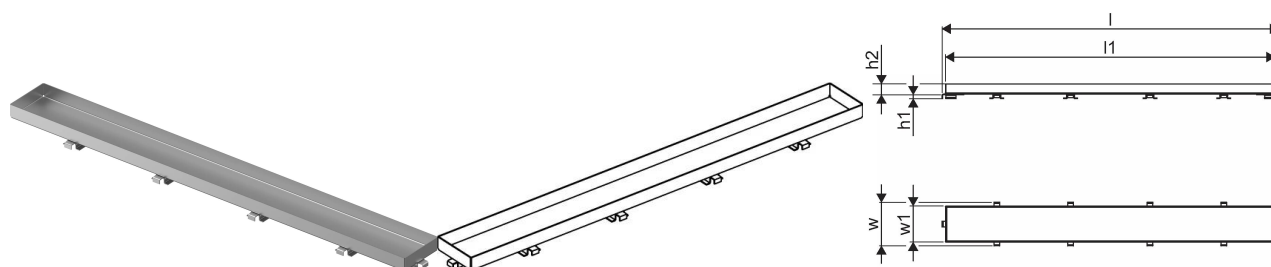

Uponor Aqua Ambient shower inlet grate stone / silver 600mm

1136437

- grate design: stone
- compatible to shower inlets "silver"
- material: polished stainless steel

Uponor Aqua Ambient shower inlet grate stone / silver 600mm

1136437

Technical data

Item no EAN	6414900483353
Item no GTIN	06414900483353
Item (unit of measurement)	pce
Length (l)	593 mm
Length (l1)	581 mm
Z-measurement h1	7 mm
Z-measurement h2	19 mm
Z-measurement w	77 mm
Z-measurement w1	64 mm
Packaging Quantity 1	1
Packaging Quantity 4	429
Packaging GTIN PL1	06414900486071
Packaging GTIN PL4	06414900369916
Item Unit Length	594
Item Unit Height	27
Item Unit Weight	0,5
Item Unit Width	77