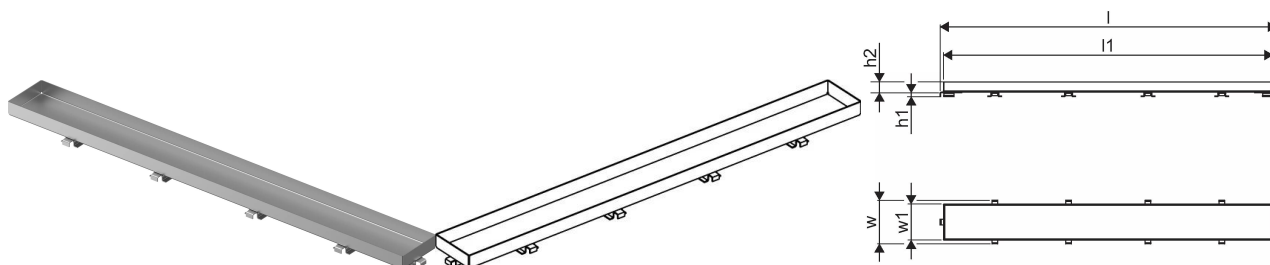

Uponor Aqua Ambient shower inlet grate stone / silver 600mm

1136437

- grate design: stone
- compatible to shower inlets "silver"
- material: polished stainless steel

Uponor Aqua Ambient shower inlet grate stone / silver 600mm

1136437

Technical data

Item no EAN	6414900483353
Item no GTIN	06414900483353
Item (unit of measurement)	pce
Length (l)	593 mm
Length (l1)	581 mm
Z-measurement h1	7 mm
Z-measurement h2	19 mm
Z-measurement w	77 mm
Z-measurement w1	64 mm
Packaging Quantity 1	1
Packaging Quantity 4	429
Packaging GTIN PL1	06414900486071
Packaging GTIN PL4	06414900369916
Item Unit Length	594
Item Unit Height	27
Item Unit Weight	0,5
Item Unit Width	77