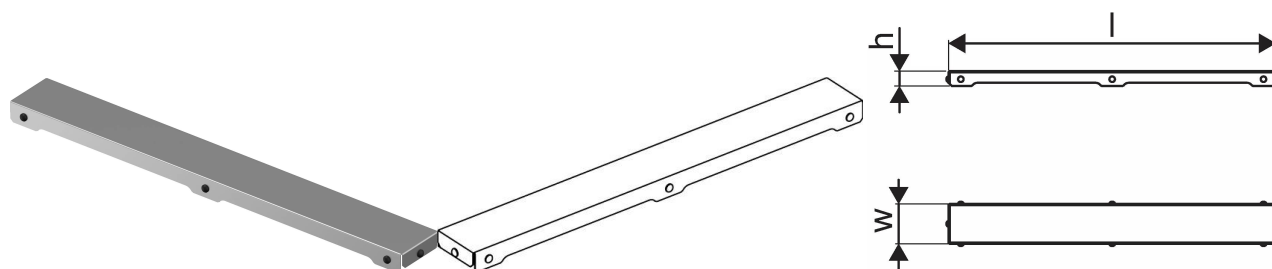

## Uponor Aqua Ambient shower inlet grate plain / silver 1000mm

1136431

- grate design: plain
- compatible to shower inlets "silver"
- material: polished stainless steel

## Uponor Aqua Ambient shower inlet grate plain / silver 1000mm

1136431

### Technical data

Item no EAN	6414900483292
Item no GTIN	06414900483292
Item (unit of measurement)	pce
Length (l)	988 mm
Z-measurement h	27 mm
Z-measurement w	72 mm
Packaging Quantity 1	1
Packaging Quantity 4	175
Packaging GTIN PL1	06414900485814
Packaging GTIN PL4	06414900325851
Item Unit Length	994
Item Unit Height	27
Item Unit Weight	0,83
Item Unit Width	77