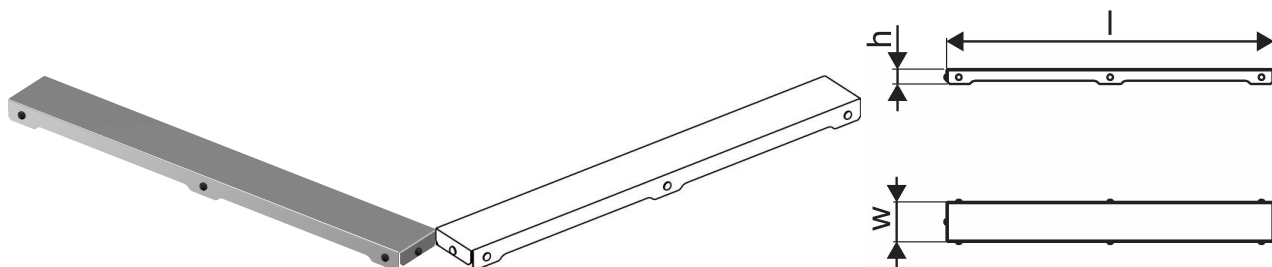

## Uponor Aqua Ambient shower inlet grate plain / silver 1000mm

1136431

- grate design: plain
- compatible to shower inlets "silver"
- material: polished stainless steel

## Uponor Aqua Ambient shower inlet grate plain / silver 1000mm

1136431

### Technical data

Item no EAN	6414900483292
Item no GTIN	06414900483292
Item (unit of measurement)	pce
Length (l)	988 mm
Z-measurement h	27 mm
Z-measurement w	72 mm
Packaging Quantity 1	1
Packaging Quantity 4	175
Packaging GTIN PL1	06414900485814
Packaging GTIN PL4	06414900325851
Item Unit Length	994
Item Unit Height	27
Item Unit Weight	0,83
Item Unit Width	77