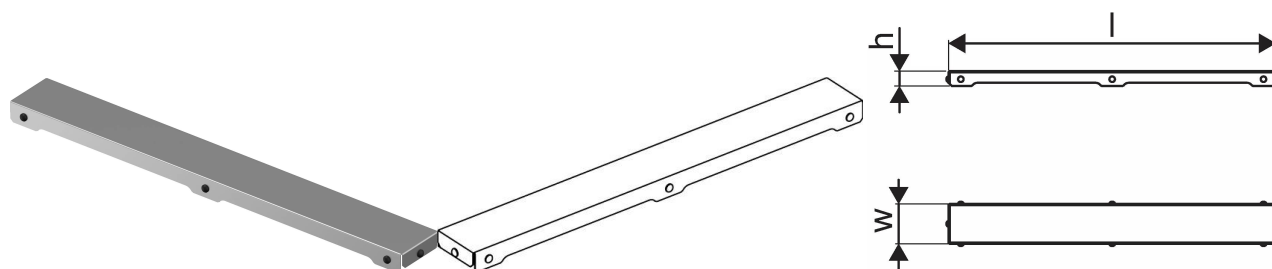

Uponor Aqua Ambient shower inlet grate plain / silver 900mm

1136430

- grate design: plain
- compatible to shower inlets "silver"
- material: polished stainless steel

Uponor Aqua Ambient shower inlet grate plain / silver 900mm

1136430

Technical data

Item no EAN	6414900483285
Item no GTIN	06414900483285
Item (unit of measurement)	pce
Length (l)	888 mm
Z-measurement h	27 mm
Z-measurement w	72 mm
Packaging Quantity 1	1
Packaging Quantity 4	175
Packaging GTIN PL1	06414900485807
Packaging GTIN PL4	06414900325844
Item Unit Length	894
Item Unit Height	27
Item Unit Weight	0,75
Item Unit Width	77