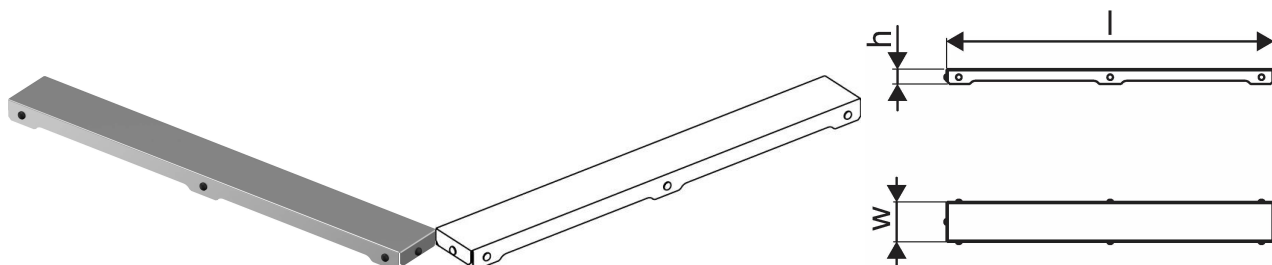

Uponor Aqua Ambient shower inlet grate plain / silver 900mm

1136430

- grate design: plain
- compatible to shower inlets "silver"
- material: polished stainless steel

Uponor Aqua Ambient shower inlet grate plain / silver 900mm

1136430

Technical data

Item no EAN	6414900483285
Item no GTIN	06414900483285
Item (unit of measurement)	pce
Length (l)	888 mm
Z-measurement h	27 mm
Z-measurement w	72 mm
Packaging Quantity 1	1
Packaging Quantity 4	175
Packaging GTIN PL1	06414900485807
Packaging GTIN PL4	06414900325844
Item Unit Length	894
Item Unit Height	27
Item Unit Weight	0,75
Item Unit Width	77