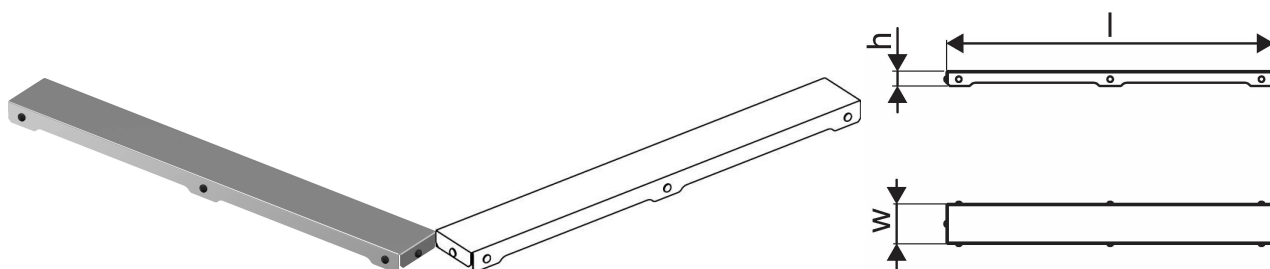

Uponor Aqua Ambient shower inlet grate plain / silver 800mm

1136429

- grate design: plain
- compatible to shower inlets "silver"
- material: polished stainless steel

Uponor Aqua Ambient shower inlet grate plain / silver 800mm

1136429

Technical data

Item no EAN	6414900483278
Item no GTIN	06414900483278
Item (unit of measurement)	pce
Length (l)	788 mm
Z-measurement h	27 mm
Z-measurement w	72 mm
Packaging Quantity 1	1
Packaging Quantity 4	275
Packaging GTIN PL1	06414900485791
Packaging GTIN PL4	06414900325837
Item Unit Length	794
Item Unit Height	27
Item Unit Weight	0,67
Item Unit Width	77