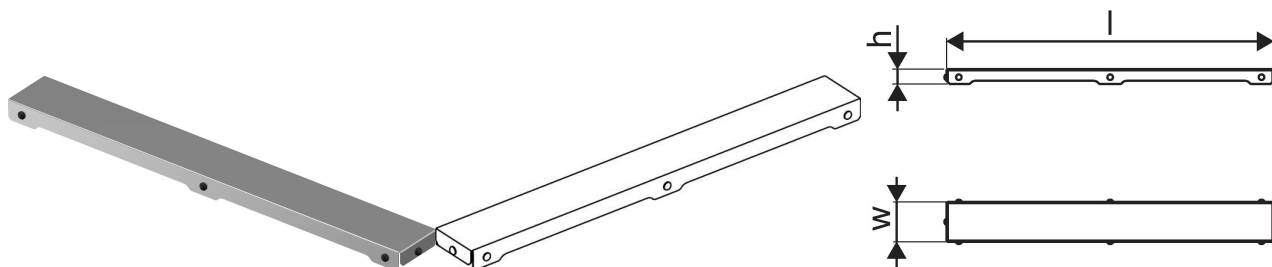

Uponor Aqua Ambient shower inlet grate plain / silver 800mm

1136429

- grate design: plain
- compatible to shower inlets "silver"
- material: polished stainless steel

Uponor Aqua Ambient shower inlet grate plain / silver 800mm

1136429

Technical data

Item no EAN	6414900483278
Item no GTIN	06414900483278
Item (unit of measurement)	pce
Length (l)	788 mm
Z-measurement h	27 mm
Z-measurement w	72 mm
Packaging Quantity 1	1
Packaging Quantity 4	275
Packaging GTIN PL1	06414900485791
Packaging GTIN PL4	06414900325837
Item Unit Length	794
Item Unit Height	27
Item Unit Weight	0,67
Item Unit Width	77