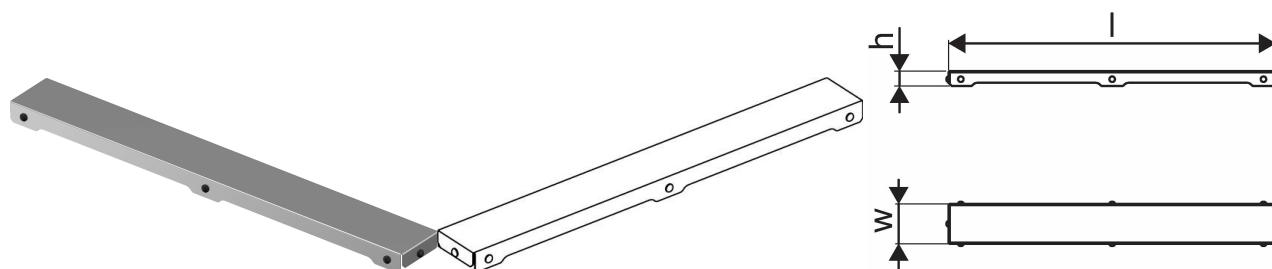

Uponor Aqua Ambient shower inlet grate plain / silver 600mm

1136427

- grate design: plain
- compatible to shower inlets "silver"
- material: polished stainless steel

Uponor Aqua Ambient shower inlet grate plain / silver 600mm

1136427

Technical data

Item no EAN	6414900483254
Item no GTIN	06414900483254
Item (unit of measurement)	pce
Length (l)	588 mm
Z-measurement h	27 mm
Z-measurement w	72 mm
Packaging Quantity 1	1
Packaging Quantity 4	390
Packaging GTIN PL1	06414900485777
Packaging GTIN PL4	06414900325820
Item Unit Length	594
Item Unit Height	27
Item Unit Weight	0,5
Item Unit Width	77