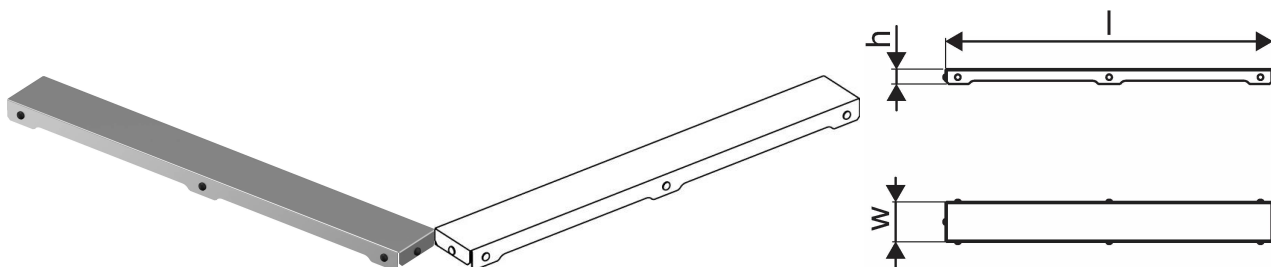

Uponor Aqua Ambient shower inlet grate plain / silver 600mm

1136427

- grate design: plain
- compatible to shower inlets "silver"
- material: polished stainless steel

Uponor Aqua Ambient shower inlet grate plain / silver 600mm

1136427

Technical data

Item no EAN	6414900483254
Item no GTIN	06414900483254
Item (unit of measurement)	pce
Length (l)	588 mm
Z-measurement h	27 mm
Z-measurement w	72 mm
Packaging Quantity 1	1
Packaging Quantity 4	390
Packaging GTIN PL1	06414900485777
Packaging GTIN PL4	06414900325820
Item Unit Length	594
Item Unit Height	27
Item Unit Weight	0,5
Item Unit Width	77