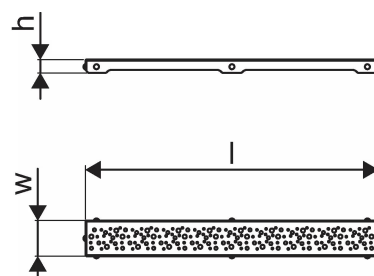

#### Specification

- Modern construction and stylish design in different sizes: 600, 700, 800, 900, 1000mm
- Wide sealing collar (30mm) ensuring tight jointing to the floor construction
- Adjustable height and fixable legs for integration in every kind of floor construction
- Easy installation due to product completeness and compatibility to wastewater installation system (dimension of waste pipes)
- 360° tunable siphon

### Technical data

Item no EAN	6414900483216
Item no GTIN	06414900483216
Item (unit of measurement)	pce
Length (l)	688 mm
Z-measurement h	27 mm
Z-measurement w	72 mm
Packaging Quantity 1	1
Packaging Quantity 4	275
Packaging GTIN PL1	06414900485739
Packaging GTIN PL4	06414900325806
Item Unit Length	694
Item Unit Height	27
Item Unit Weight	0,59
Item Unit Width	77