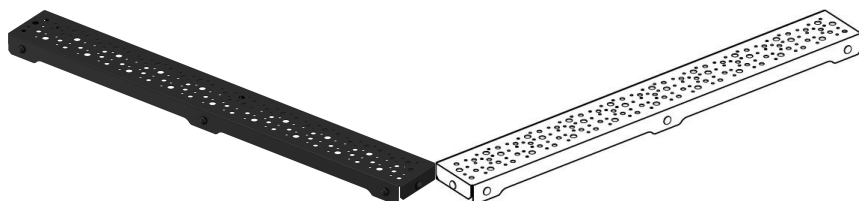

Uponor Aqua Ambient shower inlet grate spot / black 700mm

1136423

Technical data

Item no EAN	6414900483216
Item no GTIN	06414900483216
Item (unit of measurement)	pce
Length (l)	688 mm
Z-measurement h	27 mm
Z-measurement w	72 mm
Packaging Quantity 1	1
Packaging Quantity 4	275
Packaging GTIN PL1	06414900485739
Packaging GTIN PL4	06414900325806
Item Unit Length	694
Item Unit Height	27
Item Unit Weight	0,59
Item Unit Width	77

Technical documents

Download documents here

Uponor UK

Blackmor Lane The Pavilion
WD18 8GA, Watford
UK

T +44 (0)1923 927000
E enquiries.uk@uponor.com

www.uponor.com/en-gb