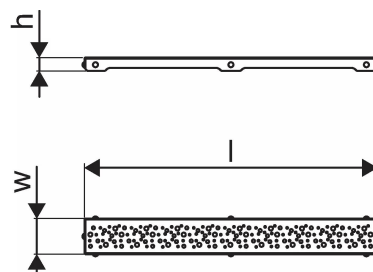

Uponor Aqua Ambient shower inlet grate spot / black 700mm

1136423

- grate design: spot
- compatible to shower inlets "black"
- material: stainless steel matt black powder-coated

Uponor Aqua Ambient shower inlet grate spot / black 700mm

1136423

Technical data

Item no EAN	6414900483216
Item no GTIN	06414900483216
Item (unit of measurement)	pce
Length (l)	688 mm
Z-measurement h	27 mm
Z-measurement w	72 mm
Packaging Quantity 1	1
Packaging GTIN PL1	06414900485739
Packaging GTIN PL4	06414900325806
Item Unit Length	694
Item Unit Height	27
Item Unit Weight	0,59
Item Unit Width	77