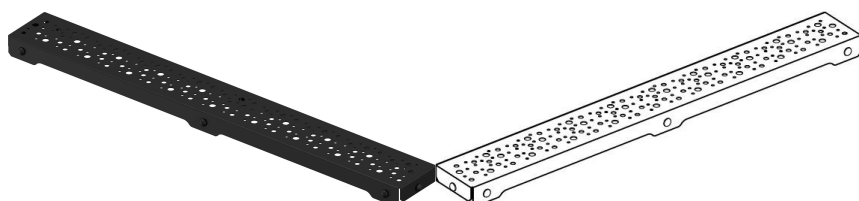

## Uponor Aqua Ambient shower inlet grate spot / black 700mm

**1136423**

- grate design: spot
- compatible to shower inlets "black"
- material: stainless steel matt black powder-coated

### About Uponor Aqua Ambient shower inlet grate spot / black

#### Specification

- Modern construction and stylish design in different sizes: 600, 700, 800, 900, 1000mm
- Wide sealing collar (30mm) ensuring tight jointing to the floor construction
- Adjustable height and fixable legs for integration in every kind of floor construction
- Easy installation due to product completeness and compatibility to wastewater installation system (dimension of waste pipes)
- 360° tunable siphon

## Uponor Aqua Ambient shower inlet grate spot / black 700mm

1136423