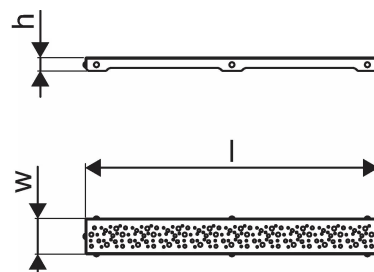

## Uponor Aqua Ambient shower inlet grate spot / black 700mm

**1136423**

- grate design: spot
- compatible to shower inlets "black"
- material: stainless steel matt black powder-coated

#### Specification

- Modern construction and stylish design in different sizes: 600, 700, 800, 900, 1000mm
- Wide sealing collar (30mm) ensuring tight jointing to the floor construction
- Adjustable height and fixable legs for integration in every kind of floor construction
- Easy installation due to product completeness and compatibility to wastewater installation system (dimension of waste pipes)
- 360° tunable siphon

### Technical data

Item no EAN	6414900483216
Item no GTIN	06414900483216
Item (unit of measurement)	pce
Length (l)	688 mm
Z-measurement h	27 mm
Z-measurement w	72 mm
Packaging Quantity 1	1
Packaging Quantity 4	275
Packaging GTIN PL1	06414900485739
Packaging GTIN PL4	06414900325806
Item Unit Length	694
Item Unit Height	27
Item Unit Weight	0,59
Item Unit Width	77