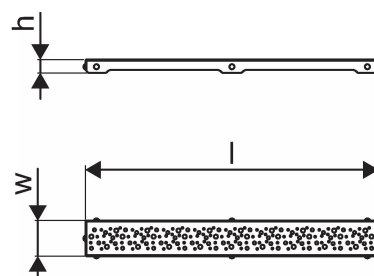

Uponor Aqua Ambient shower inlet grate spot / black 700mm

1136423

- grate design: spot
- compatible to shower inlets "black"
- material: stainless steel matt black powder-coated

Uponor Aqua Ambient shower inlet grate spot / black 700mm

1136423

Technical data

Item no EAN	6414900483216
Item no GTIN	06414900483216
Item (unit of measurement)	pce
Length (l)	688 mm
Z-measurement h	27 mm
Z-measurement w	72 mm
Packaging Quantity 1	1
Packaging GTIN PL1	06414900485739
Packaging GTIN PL4	06414900325806
Item Unit Length	694
Item Unit Height	27
Item Unit Weight	0,59
Item Unit Width	77