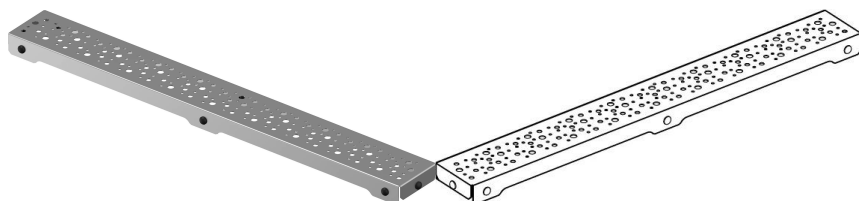

Uponor Aqua Ambient shower inlet grate spot / silver 1000mm

1136421

- grate design: spot
- compatible to shower inlets "silver"
- material: polished stainless steel

Uponor Aqua Ambient shower inlet grate spot / silver 1000mm

1136421

Technical data

Item no EAN	6414900483193
Item no GTIN	06414900483193
Item (unit of measurement)	pce
Length (l)	988 mm
Z-measurement h	27 mm
Z-measurement w	72 mm
Packaging Quantity 1	1
Packaging Quantity 4	210
Packaging GTIN PL1	06414900485715
Packaging GTIN PL4	06414900325813
Item Unit Length	994
Item Unit Height	27
Item Unit Weight	0,83
Item Unit Width	77