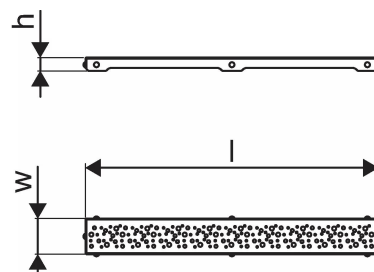

Uponor Aqua Ambient shower inlet grate spot / silver 1000mm

1136421

- grate design: spot
- compatible to shower inlets "silver"
- material: polished stainless steel

Uponor Aqua Ambient shower inlet grate spot / silver 1000mm

1136421

Technical data

Item no EAN	6414900483193
Item no GTIN	06414900483193
Item (unit of measurement)	pce
Length (l)	988 mm
Z-measurement h	27 mm
Z-measurement w	72 mm
Packaging Quantity 1	1
Packaging Quantity 4	210
Packaging GTIN PL1	06414900485715
Packaging GTIN PL4	06414900325813
Item Unit Length	994
Item Unit Height	27
Item Unit Weight	0,83
Item Unit Width	77