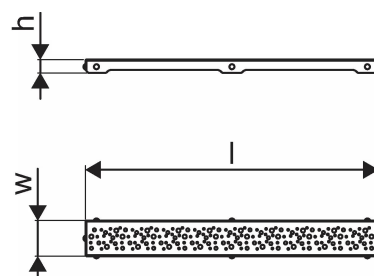

Uponor Aqua Ambient shower inlet grate spot / silver 1000mm

1136421

- grate design: spot
- compatible to shower inlets "silver"
- material: polished stainless steel

Uponor Aqua Ambient shower inlet grate spot / silver 1000mm

1136421

Technical data

Item no EAN	6414900483193
Item no GTIN	06414900483193
Item (unit of measurement)	pce
Length (l)	988 mm
Z-measurement h	27 mm
Z-measurement w	72 mm
Packaging Quantity 1	1
Packaging Quantity 4	210
Packaging GTIN PL1	06414900485715
Packaging GTIN PL4	06414900325813
Item Unit Length	994
Item Unit Height	27
Item Unit Weight	0,83
Item Unit Width	77