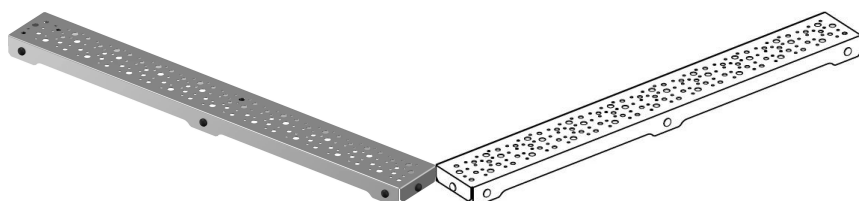

Uponor Aqua Ambient shower inlet grate spot / silver 1000mm

1136421

- grate design: spot
- compatible to shower inlets "silver"
- material: polished stainless steel

Uponor Aqua Ambient shower inlet grate spot / silver 1000mm

1136421

Technical data

Item no EAN	6414900483193
Item no GTIN	06414900483193
Item (unit of measurement)	pce
Length (l)	988 mm
Z-measurement h	27 mm
Z-measurement w	72 mm
Packaging Quantity 1	1
Packaging Quantity 4	210
Packaging GTIN PL1	06414900485715
Packaging GTIN PL4	06414900325813
Item Unit Length	994
Item Unit Height	27
Item Unit Weight	0,83
Item Unit Width	77