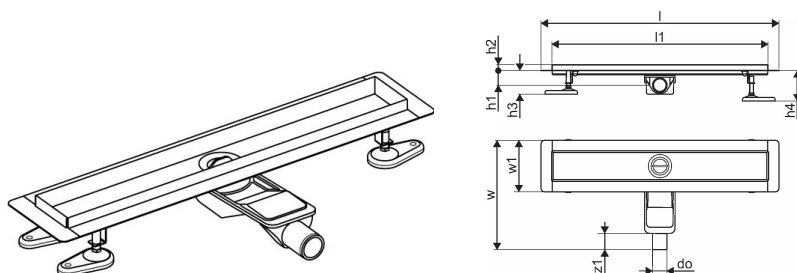

## Uponor Aqua Ambient shower inlet low black 30/600mm

### 1136412

- compatible with various grate attachments
- for low floor construction
- flow rate: 0,6 l/s
- siphon with cleaning basket, connection to sewage pipes DN 40, with horizontal 360° alignment
- material body: stainless steel matt black powder-coated
- material siphon: polypropylene / ABS

## Uponor Aqua Ambient shower inlet low black 30/600mm

1136412

### Technical data

Item no EAN	6414900483100
Item no GTIN	06414900483100
Item (unit of measurement)	pce
Length (l)	660 mm
Length (l1)	600 mm
Z-measurement h	98 mm
Z-measurement h1	82 mm
Z-measurement h2	40 mm
Z-measurement w	303 mm
Z-measurement w1	143 mm
Packaging Quantity 1	1
Packaging Quantity 4	80
Packaging GTIN PL1	06414900485425
Packaging GTIN PL4	06414900485623
Item Unit Length	660
Item Unit Height	83
Item Unit Weight	1,62
Item Unit Width	143