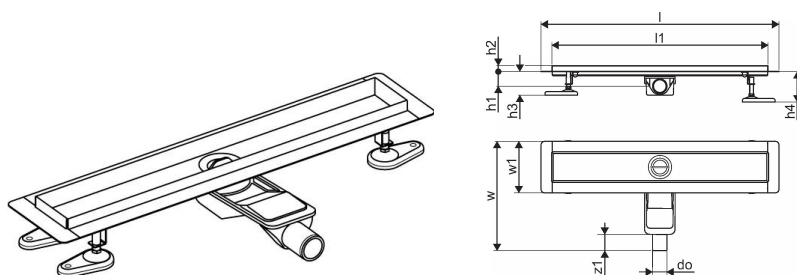

## Uponor Aqua Ambient shower inlet low black 30/600mm

### 1136412

- compatible with various grate attachments
- for low floor construction
- flow rate: 0,6 l/s
- siphon with cleaning basket, connection to sewage pipes DN 40, with horizontal 360° alignment
- material body: stainless steel matt black powder-coated
- material siphon: polypropylene / ABS

## Uponor Aqua Ambient shower inlet low black 30/600mm

1136412

### Technical data

Item no EAN	6414900483100
Item no GTIN	06414900483100
Item (unit of measurement)	pce
Length (l)	660 mm
Length (l1)	600 mm
Z-measurement h	98 mm
Z-measurement h1	82 mm
Z-measurement h2	40 mm
Z-measurement w	303 mm
Z-measurement w1	143 mm
Packaging Quantity 1	1
Packaging Quantity 4	80
Packaging GTIN PL1	06414900485425
Packaging GTIN PL4	06414900485623
Item Unit Length	660
Item Unit Height	83
Item Unit Weight	1,62
Item Unit Width	143