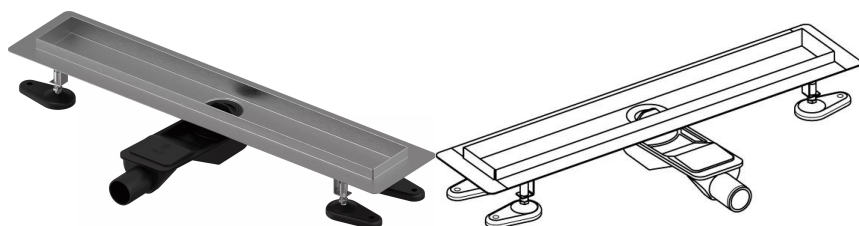

Uponor Aqua Ambient shower inlet low silver 30/1000mm

1136411

- compatible to various grates (see separate items)
- for low floor construction
- flow rate: 0,6 l/s
- siphon with cleaning basket, connection to sewage pipes DN 40, with horizontal 360° alignment
- material body: stainless steel
- material siphon: polypropylene / ABS

Uponor Aqua Ambient shower inlet low silver 30/1000mm

1136411

Technical data

Item no EAN	6414900483094
Item no GTIN	06414900483094
Item (unit of measurement)	pce
Length (l)	1060 mm
Length (l1)	1000 mm
Z-measurement h	98 mm
Z-measurement h1	82 mm
Z-measurement h2	40 mm
Z-measurement w	303 mm
Z-measurement w1	143 mm
Packaging Quantity 1	1
Packaging Quantity 4	50
Packaging GTIN PL1	06414900485418
Packaging GTIN PL4	06414900485616
Item Unit Length	1060
Item Unit Height	83
Item Unit Weight	2,46
Item Unit Width	143