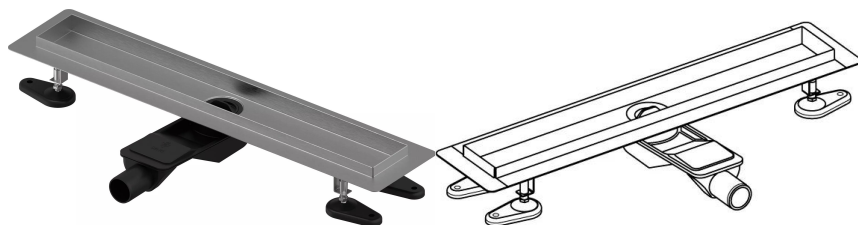

Uponor Aqua Ambient shower inlet low silver 30/1000mm

1136411

- compatible to various grates (see separate items)
- for low floor construction
- flow rate: 0,6 l/s
- siphon with cleaning basket, connection to sewage pipes DN 40, with horizontal 360° alignment
- material body: stainless steel
- material siphon: polypropylene / ABS

Uponor Aqua Ambient shower inlet low silver 30/1000mm

1136411

Technical data

Item no EAN	6414900483094
Item no GTIN	06414900483094
Item (unit of measurement)	pce
Length (l)	1060 mm
Length (l1)	1000 mm
Z-measurement h	98 mm
Z-measurement h1	82 mm
Z-measurement h2	40 mm
Z-measurement w	303 mm
Z-measurement w1	143 mm
Packaging Quantity 1	1
Packaging Quantity 4	50
Packaging GTIN PL1	06414900485418
Packaging GTIN PL4	06414900485616
Item Unit Length	1060
Item Unit Height	83
Item Unit Weight	2,46
Item Unit Width	143