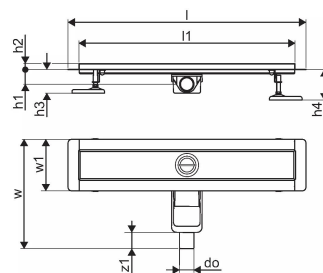

Uponor Aqua Ambient shower inlet low silver 30/1000mm

1136411

- compatible to various grates (see separate items)
- for low floor construction
- flow rate: 0,6 l/s
- siphon with cleaning basket, connection to sewage pipes DN 40, with horizontal 360° alignment
- material body: stainless steel
- material siphon: polypropylene / ABS

Uponor Aqua Ambient shower inlet low silver 30/1000mm

1136411

Technical data

Item no EAN	6414900483094
Item no GTIN	06414900483094
Item (unit of measurement)	pce
Length (l)	1060 mm
Length (l1)	1000 mm
Z-measurement h	98 mm
Z-measurement h1	82 mm
Z-measurement h2	40 mm
Z-measurement w	303 mm
Z-measurement w1	143 mm
Packaging Quantity 1	1
Packaging Quantity 4	50
Packaging GTIN PL1	06414900485418
Packaging GTIN PL4	06414900485616
Item Unit Length	1060
Item Unit Height	83
Item Unit Weight	2,46
Item Unit Width	143