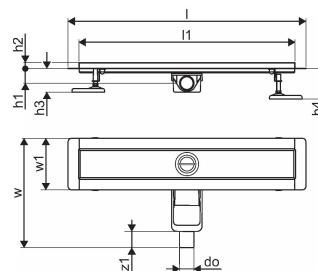

Uponor Aqua Ambient shower inlet low silver 30/1000mm

1136411

- compatible to various grates (see separate items)
- for low floor construction
- flow rate: 0,6 l/s
- siphon with cleaning basket, connection to sewage pipes DN 40, with horizontal 360° alignment
- material body: stainless steel
- material siphon: polypropylene / ABS

Uponor Aqua Ambient shower inlet low silver 30/1000mm

1136411

Technical data

Item no EAN	6414900483094
Item no GTIN	06414900483094
Item (unit of measurement)	pce
Length (l)	1060 mm
Length (l1)	1000 mm
Z-measurement h	98 mm
Z-measurement h1	82 mm
Z-measurement h2	40 mm
Z-measurement w	303 mm
Z-measurement w1	143 mm
Packaging Quantity 1	1
Packaging Quantity 4	50
Packaging GTIN PL1	06414900485418
Packaging GTIN PL4	06414900485616
Item Unit Length	1060
Item Unit Height	83
Item Unit Weight	2,46
Item Unit Width	143