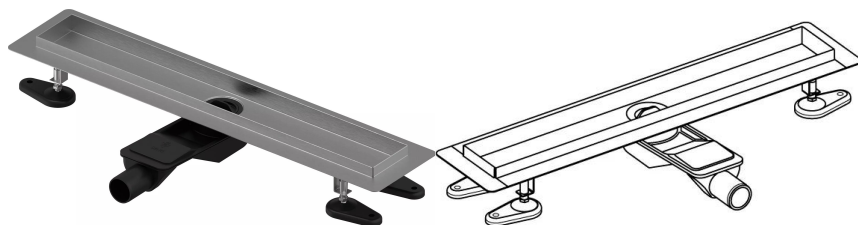

Uponor Aqua Ambient shower inlet low silver 30/900mm

1136410

- compatible to various grates (see separate items)
- for low floor construction
- flow rate: 0,6 l/s
- siphon with cleaning basket, connection to sewage pipes DN 40, with horizontal 360° alignment
- material body: stainless steel
- material siphon: polypropylene / ABS

Uponor Aqua Ambient shower inlet low silver 30/900mm

1136410

Technical data

Item no EAN	6414900483087
Item no GTIN	06414900483087
Item (unit of measurement)	pce
Length (l)	960 mm
Length (l1)	900 mm
Z-measurement h	98 mm
Z-measurement h1	82 mm
Z-measurement h2	40 mm
Z-measurement w	303 mm
Z-measurement w1	143 mm
Packaging Quantity 1	1
Packaging Quantity 4	50
Packaging GTIN PL1	06414900485401
Packaging GTIN PL4	06414900485609
Item Unit Length	960
Item Unit Height	83
Item Unit Weight	2,22
Item Unit Width	143