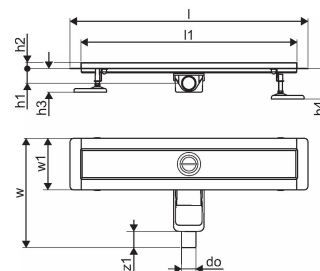

Uponor Aqua Ambient shower inlet low silver 30/900mm

1136410

- compatible to various grates (see separate items)
- for low floor construction
- flow rate: 0,6 l/s
- siphon with cleaning basket, connection to sewage pipes DN 40, with horizontal 360° alignment
- material body: stainless steel
- material siphon: polypropylene / ABS

Uponor Aqua Ambient shower inlet low silver 30/900mm

1136410

Technical data

Item no EAN	6414900483087
Item no GTIN	06414900483087
Item (unit of measurement)	pce
Length (l)	960 mm
Length (l1)	900 mm
Z-measurement h	98 mm
Z-measurement h1	82 mm
Z-measurement h2	40 mm
Z-measurement w	303 mm
Z-measurement w1	143 mm
Packaging Quantity 1	1
Packaging Quantity 4	50
Packaging GTIN PL1	06414900485401
Packaging GTIN PL4	06414900485609
Item Unit Length	960
Item Unit Height	83
Item Unit Weight	2,22
Item Unit Width	143