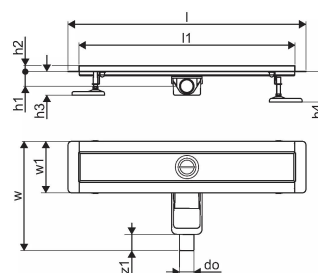

Uponor Aqua Ambient shower inlet low silver 30/900mm

1136410

- compatible to various grates (see separate items)
- for low floor construction
- flow rate: 0,6 l/s
- siphon with cleaning basket, connection to sewage pipes DN 40, with horizontal 360° alignment
- material body: stainless steel
- material siphon: polypropylene / ABS

Uponor Aqua Ambient shower inlet low silver 30/900mm

1136410

Technical data

Item no EAN	6414900483087
Item no GTIN	06414900483087
Item (unit of measurement)	pce
Length (l)	960 mm
Length (l1)	900 mm
Z-measurement h	98 mm
Z-measurement h1	82 mm
Z-measurement h2	40 mm
Z-measurement w	303 mm
Z-measurement w1	143 mm
Packaging Quantity 1	1
Packaging Quantity 4	50
Packaging GTIN PL1	06414900485401
Packaging GTIN PL4	06414900485609
Item Unit Length	960
Item Unit Height	83
Item Unit Weight	2,22
Item Unit Width	143