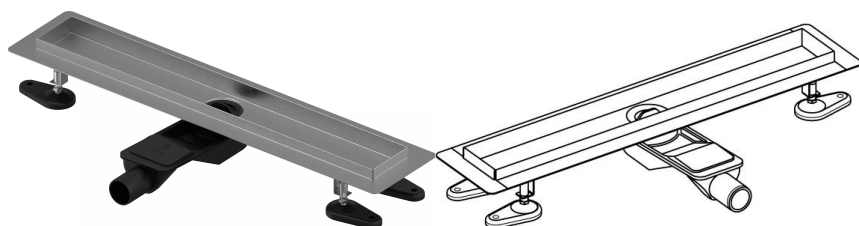

Uponor Aqua Ambient shower inlet low silver 30/900mm

1136410

- compatible to various grates (see separate items)
- for low floor construction
- flow rate: 0,6 l/s
- siphon with cleaning basket, connection to sewage pipes DN 40, with horizontal 360° alignment
- material body: stainless steel
- material siphon: polypropylene / ABS

Uponor Aqua Ambient shower inlet low silver 30/900mm

1136410

Technical data

Item no EAN	6414900483087
Item no GTIN	06414900483087
Item (unit of measurement)	pce
Length (l)	960 mm
Length (l1)	900 mm
Z-measurement h	98 mm
Z-measurement h1	82 mm
Z-measurement h2	40 mm
Z-measurement w	303 mm
Z-measurement w1	143 mm
Packaging Quantity 1	1
Packaging Quantity 4	50
Packaging GTIN PL1	06414900485401
Packaging GTIN PL4	06414900485609
Item Unit Length	960
Item Unit Height	83
Item Unit Weight	2,22
Item Unit Width	143