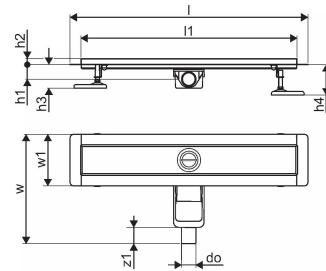

Uponor Aqua Ambient shower inlet low silver 30/800mm

1136409

- compatible to various grates (see separate items)
- for low floor construction
- flow rate: 0,6 l/s
- siphon with cleaning basket, connection to sewage pipes DN 40, with horizontal 360° alignment
- material body: stainless steel
- material siphon: polypropylene / ABS

Uponor Aqua Ambient shower inlet low silver 30/800mm

1136409

Technical data

Item no EAN	6414900483070
Item no GTIN	06414900483070
Item (unit of measurement)	pce
Length (l)	860 mm
Length (l1)	800 mm
Z-measurement h	98 mm
Z-measurement h1	82 mm
Z-measurement h2	40 mm
Z-measurement w	303 mm
Z-measurement w1	143 mm
Packaging Quantity 1	1
Packaging Quantity 4	50
Packaging GTIN PL1	06414900485395
Packaging GTIN PL4	06414900369749
Item Unit Length	860
Item Unit Height	83
Item Unit Weight	2,05
Item Unit Width	143