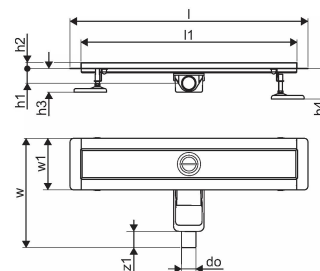

Uponor Aqua Ambient shower inlet low silver 30/800mm

1136409

- compatible to various grates (see separate items)
- for low floor construction
- flow rate: 0,6 l/s
- siphon with cleaning basket, connection to sewage pipes DN 40, with horizontal 360° alignment
- material body: stainless steel
- material siphon: polypropylene / ABS

Uponor Aqua Ambient shower inlet low silver 30/800mm

1136409

Technical data

Item no EAN	6414900483070
Item no GTIN	06414900483070
Item (unit of measurement)	pce
Length (l)	860 mm
Length (l1)	800 mm
Z-measurement h	98 mm
Z-measurement h1	82 mm
Z-measurement h2	40 mm
Z-measurement w	303 mm
Z-measurement w1	143 mm
Packaging Quantity 1	1
Packaging Quantity 4	50
Packaging GTIN PL1	06414900485395
Packaging GTIN PL4	06414900369749
Item Unit Length	860
Item Unit Height	83
Item Unit Weight	2,05
Item Unit Width	143