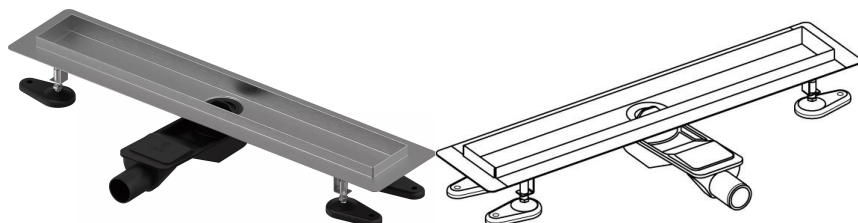

Uponor Aqua Ambient shower inlet low silver 30/800mm

1136409

- compatible to various grates (see separate items)
- for low floor construction
- flow rate: 0,6 l/s
- siphon with cleaning basket, connection to sewage pipes DN 40, with horizontal 360° alignment
- material body: stainless steel
- material siphon: polypropylene / ABS

Uponor Aqua Ambient shower inlet low silver 30/800mm

1136409

Technical data

Item no EAN	6414900483070
Item no GTIN	06414900483070
Item (unit of measurement)	pce
Length (l)	860 mm
Length (l1)	800 mm
Z-measurement h	98 mm
Z-measurement h1	82 mm
Z-measurement h2	40 mm
Z-measurement w	303 mm
Z-measurement w1	143 mm
Packaging Quantity 1	1
Packaging Quantity 4	50
Packaging GTIN PL1	06414900485395
Packaging GTIN PL4	06414900369749
Item Unit Length	860
Item Unit Height	83
Item Unit Weight	2,05
Item Unit Width	143