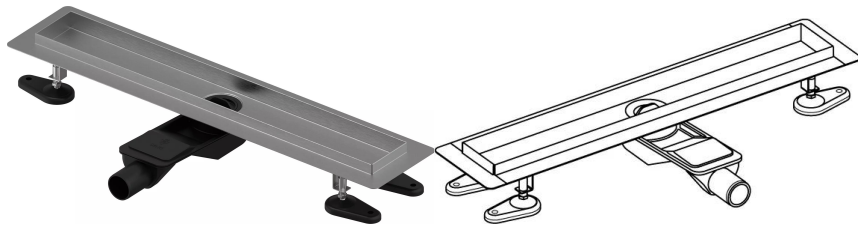

Uponor Aqua Ambient shower inlet low silver 30/800mm

1136409

- compatible to various grates (see separate items)
- for low floor construction
- flow rate: 0,6 l/s
- siphon with cleaning basket, connection to sewage pipes DN 40, with horizontal 360° alignment
- material body: stainless steel
- material siphon: polypropylene / ABS

Uponor Aqua Ambient shower inlet low silver 30/800mm

1136409

Technical data

Item no EAN	6414900483070
Item no GTIN	06414900483070
Item (unit of measurement)	pce
Length (l)	860 mm
Length (l1)	800 mm
Z-measurement h	98 mm
Z-measurement h1	82 mm
Z-measurement h2	40 mm
Z-measurement w	303 mm
Z-measurement w1	143 mm
Packaging Quantity 1	1
Packaging Quantity 4	50
Packaging GTIN PL1	06414900485395
Packaging GTIN PL4	06414900369749
Item Unit Length	860
Item Unit Height	83
Item Unit Weight	2,05
Item Unit Width	143