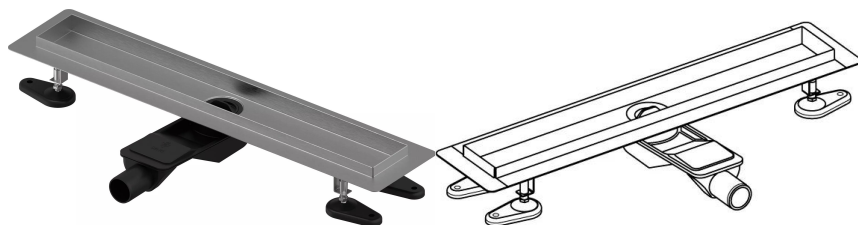

Uponor Aqua Ambient shower inlet low silver 30/700mm

1136408

- compatible to various grates (see separate items)
- for low floor construction
- flow rate: 0,6 l/s
- siphon with cleaning basket, connection to sewage pipes DN 40, with horizontal 360° alignment
- material body: stainless steel
- material siphon: polypropylene / ABS

Uponor Aqua Ambient shower inlet low silver 30/700mm

1136408

Technical data

Item no EAN	6414900483063
Item no GTIN	06414900483063
Item (unit of measurement)	pce
Length (l)	760 mm
Length (l1)	700 mm
Z-measurement h	98 mm
Z-measurement h1	82 mm
Z-measurement h2	40 mm
Z-measurement w	303 mm
Z-measurement w1	143 mm
Packaging Quantity 1	1
Packaging Quantity 4	70
Packaging GTIN PL1	06414900485388
Packaging GTIN PL4	06414900485586
Item Unit Length	760
Item Unit Height	83
Item Unit Weight	1,83
Item Unit Width	143