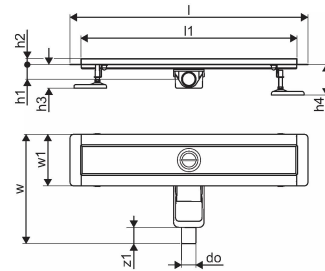

Uponor Aqua Ambient shower inlet low silver 30/700mm

1136408

- compatible to various grates (see separate items)
- for low floor construction
- flow rate: 0,6 l/s
- siphon with cleaning basket, connection to sewage pipes DN 40, with horizontal 360° alignment
- material body: stainless steel
- material siphon: polypropylene / ABS

Uponor Aqua Ambient shower inlet low silver 30/700mm

1136408

Technical data

Item no EAN	6414900483063
Item no GTIN	06414900483063
Item (unit of measurement)	pce
Length (l)	760 mm
Length (l1)	700 mm
Z-measurement h	98 mm
Z-measurement h1	82 mm
Z-measurement h2	40 mm
Z-measurement w	303 mm
Z-measurement w1	143 mm
Packaging Quantity 1	1
Packaging Quantity 4	70
Packaging GTIN PL1	06414900485388
Packaging GTIN PL4	06414900485586
Item Unit Length	760
Item Unit Height	83
Item Unit Weight	1,83
Item Unit Width	143