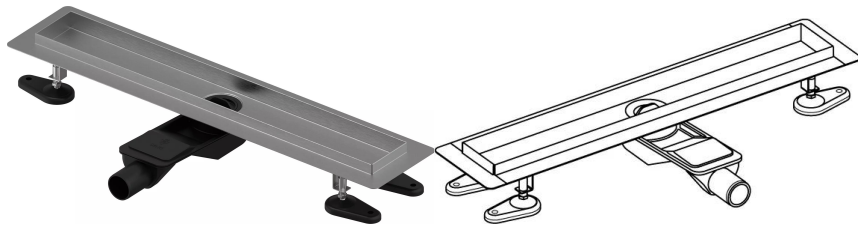

Uponor Aqua Ambient shower inlet low silver 30/700mm

1136408

- compatible to various grates (see separate items)
- for low floor construction
- flow rate: 0,6 l/s
- siphon with cleaning basket, connection to sewage pipes DN 40, with horizontal 360° alignment
- material body: stainless steel
- material siphon: polypropylene / ABS

Uponor Aqua Ambient shower inlet low silver 30/700mm

1136408

Technical data

Item no EAN	6414900483063
Item no GTIN	06414900483063
Item (unit of measurement)	pce
Length (l)	760 mm
Length (l1)	700 mm
Z-measurement h	98 mm
Z-measurement h1	82 mm
Z-measurement h2	40 mm
Z-measurement w	303 mm
Z-measurement w1	143 mm
Packaging Quantity 1	1
Packaging Quantity 4	70
Packaging GTIN PL1	06414900485388
Packaging GTIN PL4	06414900485586
Item Unit Length	760
Item Unit Height	83
Item Unit Weight	1,83
Item Unit Width	143