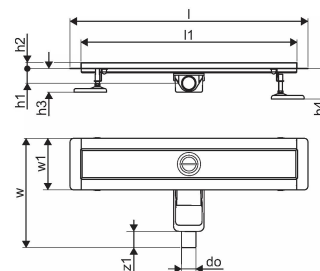

Uponor Aqua Ambient shower inlet low silver 30/700mm

1136408

- compatible to various grates (see separate items)
- for low floor construction
- flow rate: 0,6 l/s
- siphon with cleaning basket, connection to sewage pipes DN 40, with horizontal 360° alignment
- material body: stainless steel
- material siphon: polypropylene / ABS

Uponor Aqua Ambient shower inlet low silver 30/700mm

1136408

Technical data

Item no EAN	6414900483063
Item no GTIN	06414900483063
Item (unit of measurement)	pce
Length (l)	760 mm
Length (l1)	700 mm
Z-measurement h	98 mm
Z-measurement h1	82 mm
Z-measurement h2	40 mm
Z-measurement w	303 mm
Z-measurement w1	143 mm
Packaging Quantity 1	1
Packaging Quantity 4	70
Packaging GTIN PL1	06414900485388
Packaging GTIN PL4	06414900485586
Item Unit Length	760
Item Unit Height	83
Item Unit Weight	1,83
Item Unit Width	143