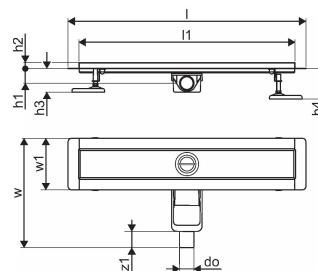

## Uponor Aqua Ambient shower inlet low silver 30/600mm

1136407

- compatible to various grates (see separate items)
- for low floor construction
- flow rate: 0,6 l/s
- siphon with cleaning basket, connection to sewage pipes DN 40, with horizontal 360° alignment
- material body: stainless steel
- material siphon: polypropylene / ABS

### Technical data

Item no EAN	6414900483056
Item no GTIN	06414900483056
Item (unit of measurement)	pce
Length (l)	660 mm
Length (l1)	600 mm
Z-measurement h	98 mm
Z-measurement h1	82 mm
Z-measurement h2	40 mm
Z-measurement w	303 mm
Z-measurement w1	143 mm
Packaging Quantity 1	1
Packaging Quantity 4	80
Packaging GTIN PL1	06414900485371
Packaging GTIN PL4	06414900485579
Item Unit Length	660
Item Unit Height	83
Item Unit Weight	1,62
Item Unit Width	143