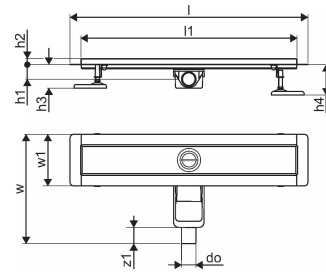

## Uponor Aqua Ambient shower inlet low silver 30/600mm

1136407

- compatible to various grates (see separate items)
- for low floor construction
- flow rate: 0,6 l/s
- siphon with cleaning basket, connection to sewage pipes DN 40, with horizontal 360° alignment
- material body: stainless steel
- material siphon: polypropylene / ABS

### Technical data

Item no EAN	6414900483056
Item no GTIN	06414900483056
Item (unit of measurement)	pce
Length (l)	660 mm
Length (l1)	600 mm
Z-measurement h	98 mm
Z-measurement h1	82 mm
Z-measurement h2	40 mm
Z-measurement w	303 mm
Z-measurement w1	143 mm
Packaging Quantity 1	1
Packaging Quantity 4	80
Packaging GTIN PL1	06414900485371
Packaging GTIN PL4	06414900485579
Item Unit Length	660
Item Unit Height	83
Item Unit Weight	1,62
Item Unit Width	143