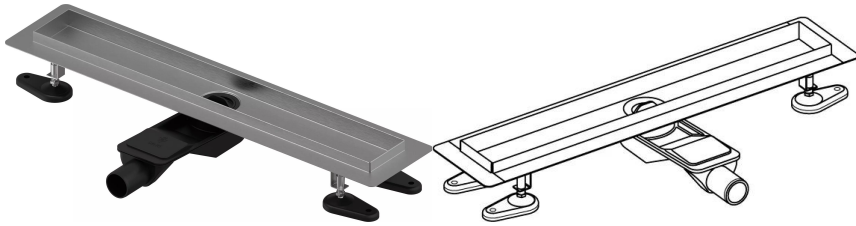

## Uponor Aqua Ambient shower inlet low silver 30/600mm

1136407

- compatible to various grates (see separate items)
- for low floor construction
- flow rate: 0,6 l/s
- siphon with cleaning basket, connection to sewage pipes DN 40, with horizontal 360° alignment
- material body: stainless steel
- material siphon: polypropylene / ABS

## Uponor Aqua Ambient shower inlet low silver 30/600mm

1136407

### Technical data

Item no EAN	6414900483056
Item no GTIN	06414900483056
Item (unit of measurement)	pce
Length (l)	660 mm
Length (l1)	600 mm
Z-measurement h	98 mm
Z-measurement h1	82 mm
Z-measurement h2	40 mm
Z-measurement w	303 mm
Z-measurement w1	143 mm
Packaging Quantity 1	1
Packaging Quantity 4	80
Packaging GTIN PL1	06414900485371
Packaging GTIN PL4	06414900485579
Item Unit Length	660
Item Unit Height	83
Item Unit Weight	1,62
Item Unit Width	143