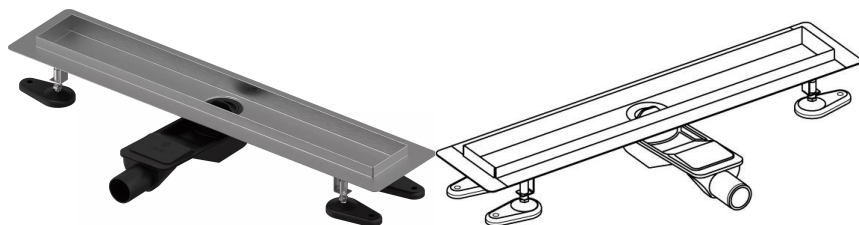

## Uponor Aqua Ambient shower inlet low silver 30/600mm

1136407

- compatible to various grates (see separate items)
- for low floor construction
- flow rate: 0,6 l/s
- siphon with cleaning basket, connection to sewage pipes DN 40, with horizontal 360° alignment
- material body: stainless steel
- material siphon: polypropylene / ABS

## Uponor Aqua Ambient shower inlet low silver 30/600mm

1136407

### Technical data

Item no EAN	6414900483056
Item no GTIN	06414900483056
Item (unit of measurement)	pce
Length (l)	660 mm
Length (l1)	600 mm
Z-measurement h	98 mm
Z-measurement h1	82 mm
Z-measurement h2	40 mm
Z-measurement w	303 mm
Z-measurement w1	143 mm
Packaging Quantity 1	1
Packaging Quantity 4	80
Packaging GTIN PL1	06414900485371
Packaging GTIN PL4	06414900485579
Item Unit Length	660
Item Unit Height	83
Item Unit Weight	1,62
Item Unit Width	143