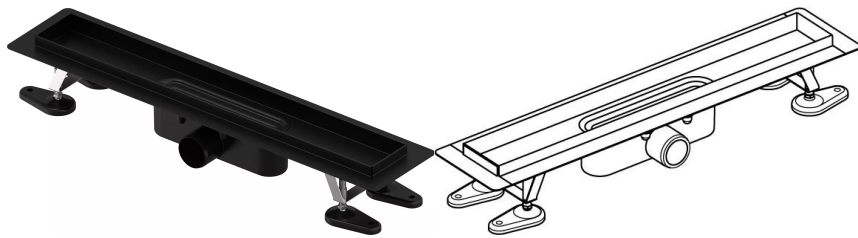

Uponor Aqua Ambient shower inlet black 30/1000mm

1136406

- compatible with various grate attachments
- flow rate: 0,8 l/s
- siphon with cleaning basket, connection to sewage pipes DN 50
- material body: stainless steel matt black powder-coated
- material siphon: polypropylene / ABS

Uponor Aqua Ambient shower inlet black 30/1000mm

1136406

Technical data

Item no EAN	6414900483049
Item no GTIN	06414900483049
Item (unit of measurement)	pce
Length (l)	1060 mm
Length (l1)	998 mm
Z-measurement h	113 mm
Z-measurement h1	97 mm
Z-measurement h2	55 mm
Z-measurement w	143 mm
Packaging Quantity 1	1
Packaging Quantity 4	50
Packaging GTIN PL1	06414900485364
Packaging GTIN PL4	06414900485562
Item Unit Length	1060
Item Unit Height	100
Item Unit Weight	2,95
Item Unit Width	143