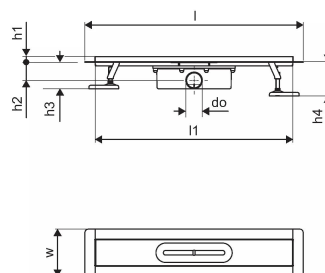

Uponor Aqua Ambient shower inlet black 30/1000mm

1136406

- compatible with various grate attachments
- flow rate: 0,8 l/s
- siphon with cleaning basket, connection to sewage pipes DN 50
- material body: stainless steel matt black powder-coated
- material siphon: polypropylene / ABS

Uponor Aqua Ambient shower inlet black 30/1000mm

1136406

Technical data

Item no EAN	6414900483049
Item no GTIN	06414900483049
Item (unit of measurement)	pce
Length (l)	1060 mm
Length (l1)	998 mm
Z-measurement h	113 mm
Z-measurement h1	97 mm
Z-measurement h2	55 mm
Z-measurement w	143 mm
Packaging Quantity 1	1
Packaging Quantity 4	50
Packaging GTIN PL1	06414900485364
Packaging GTIN PL4	06414900485562
Item Unit Length	1060
Item Unit Height	100
Item Unit Weight	2,95
Item Unit Width	143