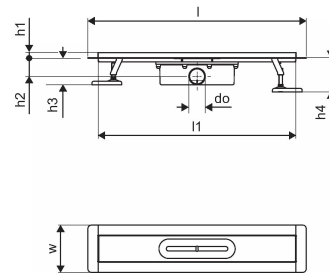

Uponor Aqua Ambient shower inlet black 30/1000mm

1136406

- compatible with various grate attachments
- flow rate: 0,8 l/s
- siphon with cleaning basket, connection to sewage pipes DN 50
- material body: stainless steel matt black powder-coated
- material siphon: polypropylene / ABS

Uponor Aqua Ambient shower inlet black 30/1000mm

1136406

Technical data

Item no EAN	6414900483049
Item no GTIN	06414900483049
Item (unit of measurement)	pce
Length (l)	1060 mm
Length (l1)	998 mm
Z-measurement h	113 mm
Z-measurement h1	97 mm
Z-measurement h2	55 mm
Z-measurement w	143 mm
Packaging Quantity 1	1
Packaging Quantity 4	50
Packaging GTIN PL1	06414900485364
Packaging GTIN PL4	06414900485562
Item Unit Length	1060
Item Unit Height	100
Item Unit Weight	2,95
Item Unit Width	143