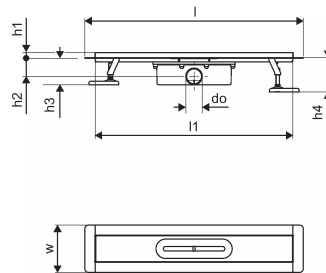

## Uponor Aqua Ambient shower inlet black 30/900mm

**1136405**

- compatible with various grate attachments
- flow rate: 0,8 l/s
- siphon with cleaning basket, connection to sewage pipes DN 50
- material body: stainless steel matt black powder-coated
- material siphon: polypropylene / ABS

### Technical data

Item no EAN	6414900483032
Item no GTIN	06414900483032
Item (unit of measurement)	pce
Length (l)	960 mm
Length (l1)	898 mm
Z-measurement h	113 mm
Z-measurement h1	97 mm
Z-measurement h2	55 mm
Z-measurement w	143 mm
Packaging Quantity 1	1
Packaging Quantity 4	50
Packaging GTIN PL1	06414900485357
Packaging GTIN PL4	06414900485555
Item Unit Length	960
Item Unit Height	100
Item Unit Weight	2,7
Item Unit Width	143