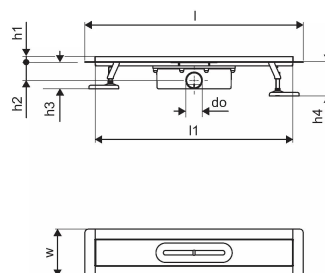

## Uponor Aqua Ambient shower inlet black 30/900mm

**1136405**

- compatible with various grate attachments
- flow rate: 0,8 l/s
- siphon with cleaning basket, connection to sewage pipes DN 50
- material body: stainless steel matt black powder-coated
- material siphon: polypropylene / ABS

### Technical data

Item no EAN	6414900483032
Item no GTIN	06414900483032
Item (unit of measurement)	pce
Length (l)	960 mm
Length (l1)	898 mm
Z-measurement h	113 mm
Z-measurement h1	97 mm
Z-measurement h2	55 mm
Z-measurement w	143 mm
Packaging Quantity 1	1
Packaging Quantity 4	50
Packaging GTIN PL1	06414900485357
Packaging GTIN PL4	06414900485555
Item Unit Length	960
Item Unit Height	100
Item Unit Weight	2,7
Item Unit Width	143