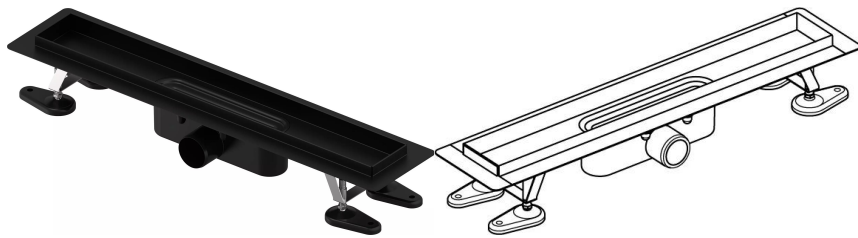

## Uponor Aqua Ambient shower inlet black 30/900mm

**1136405**

- compatible with various grate attachments
- flow rate: 0,8 l/s
- siphon with cleaning basket, connection to sewage pipes DN 50
- material body: stainless steel matt black powder-coated
- material siphon: polypropylene / ABS

## Uponor Aqua Ambient shower inlet black 30/900mm

1136405

### Technical data

Item no EAN	6414900483032
Item no GTIN	06414900483032
Item (unit of measurement)	pce
Length (l)	960 mm
Length (l1)	898 mm
Z-measurement h	113 mm
Z-measurement h1	97 mm
Z-measurement h2	55 mm
Z-measurement w	143 mm
Packaging Quantity 1	1
Packaging Quantity 4	50
Packaging GTIN PL1	06414900485357
Packaging GTIN PL4	06414900485555
Item Unit Length	960
Item Unit Height	100
Item Unit Weight	2,7
Item Unit Width	143