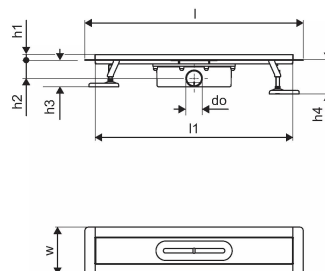

## Uponor Aqua Ambient shower inlet black 30/800mm

**1136404**

- compatible with various grate attachments
- flow rate: 0,8 l/s
- siphon with cleaning basket, connection to sewage pipes DN 50
- material body: stainless steel matt black powder-coated
- material siphon: polypropylene / ABS

### Technical data

Item no EAN	6414900483025
Item no GTIN	06414900483025
Item (unit of measurement)	pce
Length (l)	860 mm
Length (l1)	798 mm
Z-measurement h	113 mm
Z-measurement h1	97 mm
Z-measurement h2	55 mm
Z-measurement w	143 mm
Packaging Quantity 1	1
Packaging Quantity 4	50
Packaging GTIN PL1	06414900485340
Packaging GTIN PL4	06414900369732
Item Unit Length	860
Item Unit Height	100
Item Unit Weight	2,4
Item Unit Width	143