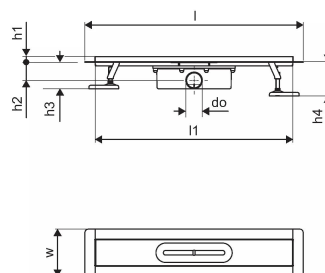

## Uponor Aqua Ambient shower inlet black 30/800mm

**1136404**

- compatible with various grate attachments
- flow rate: 0,8 l/s
- siphon with cleaning basket, connection to sewage pipes DN 50
- material body: stainless steel matt black powder-coated
- material siphon: polypropylene / ABS

### Technical data

Item no EAN	6414900483025
Item no GTIN	06414900483025
Item (unit of measurement)	pce
Length (l)	860 mm
Length (l1)	798 mm
Z-measurement h	113 mm
Z-measurement h1	97 mm
Z-measurement h2	55 mm
Z-measurement w	143 mm
Packaging Quantity 1	1
Packaging Quantity 4	50
Packaging GTIN PL1	06414900485340
Packaging GTIN PL4	06414900369732
Item Unit Length	860
Item Unit Height	100
Item Unit Weight	2,4
Item Unit Width	143