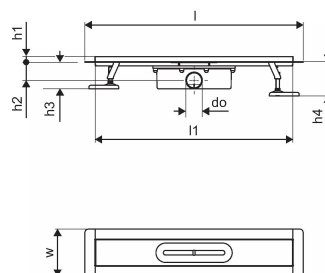

Uponor Aqua Ambient shower inlet black 30/700mm

1136403

- compatible with various grate attachments
- flow rate: 0,8 l/s
- siphon with cleaning basket, connection to sewage pipes DN 50
- material body: stainless steel matt black powder-coated
- material siphon: polypropylene / ABS

Uponor Aqua Ambient shower inlet black 30/700mm

1136403

Technical data

Item no EAN	6414900483018
Item no GTIN	06414900483018
Item (unit of measurement)	pce
Length (l)	760 mm
Length (l1)	698 mm
Z-measurement h	113 mm
Z-measurement h1	97 mm
Z-measurement h2	55 mm
Z-measurement w	143 mm
Packaging Quantity 1	1
Packaging Quantity 4	70
Packaging GTIN PL1	06414900485333
Packaging GTIN PL4	06414900485531
Item Unit Length	760
Item Unit Height	100
Item Unit Weight	2,3
Item Unit Width	143