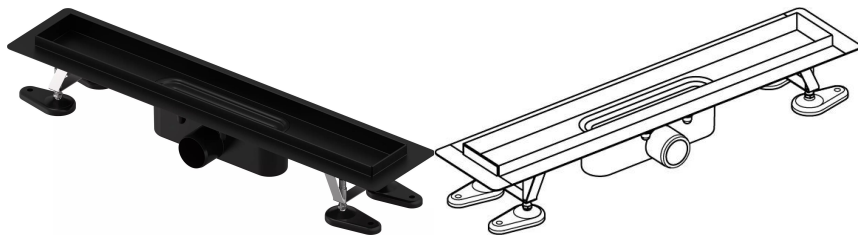

Uponor Aqua Ambient shower inlet black 30/700mm

1136403

- compatible with various grate attachments
- flow rate: 0,8 l/s
- siphon with cleaning basket, connection to sewage pipes DN 50
- material body: stainless steel matt black powder-coated
- material siphon: polypropylene / ABS

Uponor Aqua Ambient shower inlet black 30/700mm

1136403

Technical data

Item no EAN	6414900483018
Item no GTIN	06414900483018
Item (unit of measurement)	pce
Length (l)	760 mm
Length (l1)	698 mm
Z-measurement h	113 mm
Z-measurement h1	97 mm
Z-measurement h2	55 mm
Z-measurement w	143 mm
Packaging Quantity 1	1
Packaging Quantity 4	70
Packaging GTIN PL1	06414900485333
Packaging GTIN PL4	06414900485531
Item Unit Length	760
Item Unit Height	100
Item Unit Weight	2,3
Item Unit Width	143