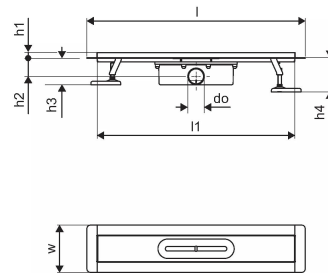

Uponor Aqua Ambient shower inlet black 30/700mm

1136403

- compatible with various grate attachments
- flow rate: 0,8 l/s
- siphon with cleaning basket, connection to sewage pipes DN 50
- material body: stainless steel matt black powder-coated
- material siphon: polypropylene / ABS

Uponor Aqua Ambient shower inlet black 30/700mm

1136403

Technical data

Item no EAN	6414900483018
Item no GTIN	06414900483018
Item (unit of measurement)	pce
Length (l)	760 mm
Length (l1)	698 mm
Z-measurement h	113 mm
Z-measurement h1	97 mm
Z-measurement h2	55 mm
Z-measurement w	143 mm
Packaging Quantity 1	1
Packaging Quantity 4	70
Packaging GTIN PL1	06414900485333
Packaging GTIN PL4	06414900485531
Item Unit Length	760
Item Unit Height	100
Item Unit Weight	2,3
Item Unit Width	143