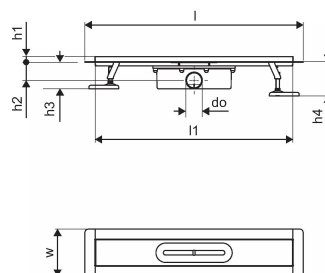

Uponor Aqua Ambient shower inlet silver 30/1000mm

1136401

- compatible with various grate attachments
- flow rate: 0,8 l/s
- siphon with cleaning basket, connection to sewage pipes DN 50
- material body: stainless steel
- material siphon: polypropylene / ABS

Uponor Aqua Ambient shower inlet silver 30/1000mm

1136401

Technical data

Item no EAN	6414900482998
Item no GTIN	06414900482998
Item (unit of measurement)	pce
Length (l)	1060 mm
Length (l1)	998 mm
Z-measurement h	98 mm
Z-measurement h1	82 mm
Z-measurement h2	40 mm
Z-measurement w	303 mm
Z-measurement w1	143 mm
Packaging Quantity 1	1
Packaging Quantity 4	50
Packaging GTIN PL1	06414900485319
Packaging GTIN PL4	06414900485517
Item Unit Length	1060
Item Unit Height	100
Item Unit Weight	3
Item Unit Width	143