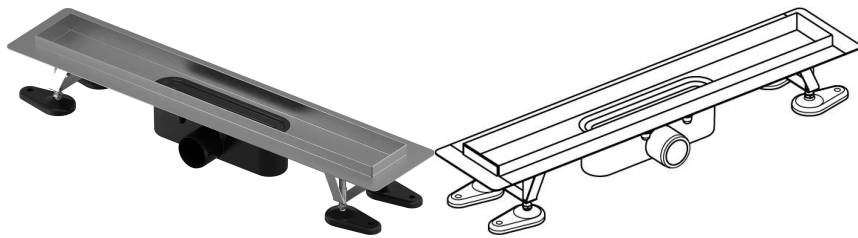

Uponor Aqua Ambient shower inlet silver 30/1000mm

1136401

- compatible with various grate attachments
- flow rate: 0,8 l/s
- siphon with cleaning basket, connection to sewage pipes DN 50
- material body: stainless steel
- material siphon: polypropylene / ABS

Uponor Aqua Ambient shower inlet silver 30/1000mm

1136401

Technical data

Item no EAN	6414900482998
Item no GTIN	06414900482998
Item (unit of measurement)	pce
Length (l)	1060 mm
Length (l1)	998 mm
Z-measurement h	98 mm
Z-measurement h1	82 mm
Z-measurement h2	40 mm
Z-measurement w	303 mm
Z-measurement w1	143 mm
Packaging Quantity 1	1
Packaging Quantity 4	50
Packaging GTIN PL1	06414900485319
Packaging GTIN PL4	06414900485517
Item Unit Length	1060
Item Unit Height	100
Item Unit Weight	3
Item Unit Width	143