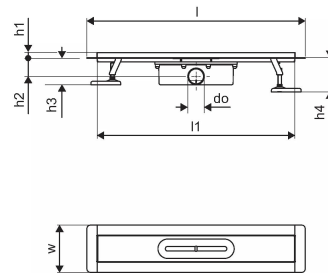

Uponor Aqua Ambient shower inlet silver 30/1000mm

1136401

- compatible with various grate attachments
- flow rate: 0,8 l/s
- siphon with cleaning basket, connection to sewage pipes DN 50
- material body: stainless steel
- material siphon: polypropylene / ABS

Uponor Aqua Ambient shower inlet silver 30/1000mm

1136401

Technical data

Item no EAN	6414900482998
Item no GTIN	06414900482998
Item (unit of measurement)	pce
Length (l)	1060 mm
Length (l1)	998 mm
Z-measurement h	98 mm
Z-measurement h1	82 mm
Z-measurement h2	40 mm
Z-measurement w	303 mm
Z-measurement w1	143 mm
Packaging Quantity 1	1
Packaging Quantity 4	50
Packaging GTIN PL1	06414900485319
Packaging GTIN PL4	06414900485517
Item Unit Length	1060
Item Unit Height	100
Item Unit Weight	3
Item Unit Width	143