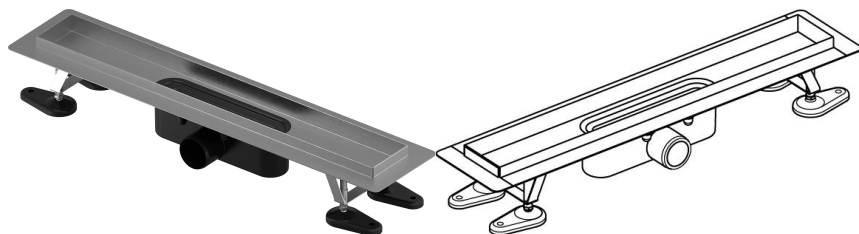

Uponor Aqua Ambient shower inlet silver 30/1000mm

1136401

- compatible with various grate attachments
- flow rate: 0,8 l/s
- siphon with cleaning basket, connection to sewage pipes DN 50
- material body: stainless steel
- material siphon: polypropylene / ABS

Uponor Aqua Ambient shower inlet silver 30/1000mm

1136401

Technical data

Item no EAN	6414900482998
Item no GTIN	06414900482998
Item (unit of measurement)	pce
Length (l)	1060 mm
Length (l1)	998 mm
Z-measurement h	98 mm
Z-measurement h1	82 mm
Z-measurement h2	40 mm
Z-measurement w	303 mm
Z-measurement w1	143 mm
Packaging Quantity 1	1
Packaging Quantity 4	50
Packaging GTIN PL1	06414900485319
Packaging GTIN PL4	06414900485517
Item Unit Length	1060
Item Unit Height	100
Item Unit Weight	3
Item Unit Width	143