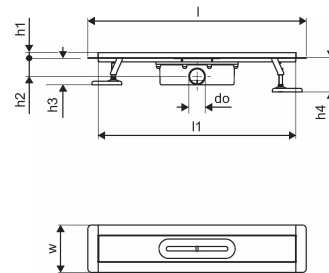

## Uponor Aqua Ambient shower inlet silver 30/900mm

1136400

- compatible with various grate attachments
- flow rate: 0,8 l/s
- siphon with cleaning basket, connection to sewage pipes DN 50
- material body: stainless steel
- material siphon: polypropylene / ABS

### Technical data

Item no EAN	6414900482981
Item no GTIN	06414900482981
Item (unit of measurement)	pce
Length (l)	960 mm
Length (l1)	898 mm
Z-measurement h	98 mm
Z-measurement h1	82 mm
Z-measurement h2	40 mm
Z-measurement w	303 mm
Z-measurement w1	143 mm
Packaging Quantity 1	1
Packaging Quantity 4	50
Packaging GTIN PL1	06414900485302
Packaging GTIN PL4	06414900485500
Item Unit Length	960
Item Unit Height	100
Item Unit Weight	2,7
Item Unit Width	143