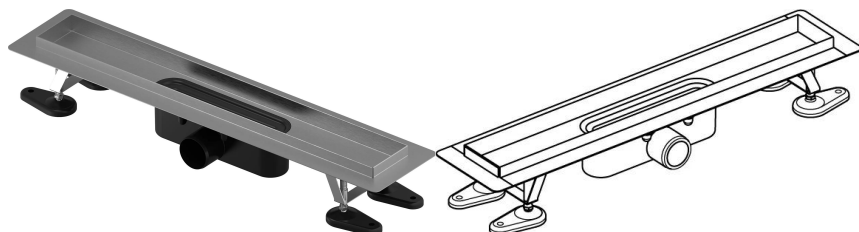

## Uponor Aqua Ambient shower inlet silver 30/900mm

1136400

- compatible with various grate attachments
- flow rate: 0,8 l/s
- siphon with cleaning basket, connection to sewage pipes DN 50
- material body: stainless steel
- material siphon: polypropylene / ABS

## Uponor Aqua Ambient shower inlet silver 30/900mm

1136400

### Technical data

Item no EAN	6414900482981
Item no GTIN	06414900482981
Item (unit of measurement)	pce
Length (l)	960 mm
Length (l1)	898 mm
Z-measurement h	98 mm
Z-measurement h1	82 mm
Z-measurement h2	40 mm
Z-measurement w	303 mm
Z-measurement w1	143 mm
Packaging Quantity 1	1
Packaging Quantity 4	50
Packaging GTIN PL1	06414900485302
Packaging GTIN PL4	06414900485500
Item Unit Length	960
Item Unit Height	100
Item Unit Weight	2,7
Item Unit Width	143