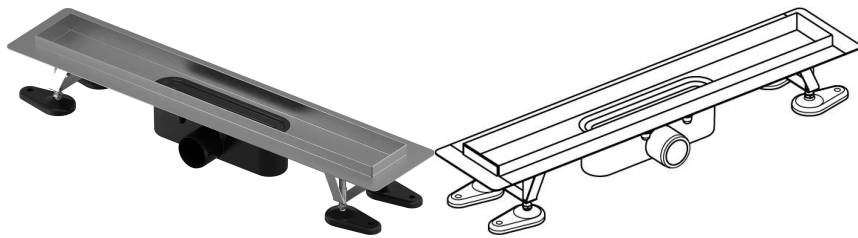

## Uponor Aqua Ambient shower inlet silver 30/900mm

1136400

- compatible with various grate attachments
- flow rate: 0,8 l/s
- siphon with cleaning basket, connection to sewage pipes DN 50
- material body: stainless steel
- material siphon: polypropylene / ABS

## Uponor Aqua Ambient shower inlet silver 30/900mm

1136400

### Technical data

Item no EAN	6414900482981
Item no GTIN	06414900482981
Item (unit of measurement)	pce
Length (l)	960 mm
Length (l1)	898 mm
Z-measurement h	98 mm
Z-measurement h1	82 mm
Z-measurement h2	40 mm
Z-measurement w	303 mm
Z-measurement w1	143 mm
Packaging Quantity 1	1
Packaging Quantity 4	50
Packaging GTIN PL1	06414900485302
Packaging GTIN PL4	06414900485500
Item Unit Length	960
Item Unit Height	100
Item Unit Weight	2,7
Item Unit Width	143