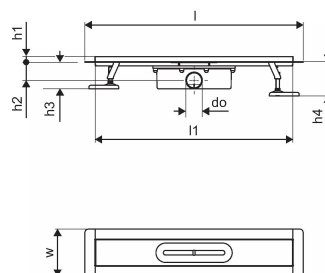

## Uponor Aqua Ambient shower inlet silver 30/900mm

1136400

- compatible with various grate attachments
- flow rate: 0,8 l/s
- siphon with cleaning basket, connection to sewage pipes DN 50
- material body: stainless steel
- material siphon: polypropylene / ABS

### Technical data

Item no EAN	6414900482981
Item no GTIN	06414900482981
Item (unit of measurement)	pce
Length (l)	960 mm
Length (l1)	898 mm
Z-measurement h	98 mm
Z-measurement h1	82 mm
Z-measurement h2	40 mm
Z-measurement w	303 mm
Z-measurement w1	143 mm
Packaging Quantity 1	1
Packaging Quantity 4	50
Packaging GTIN PL1	06414900485302
Packaging GTIN PL4	06414900485500
Item Unit Length	960
Item Unit Height	100
Item Unit Weight	2,7
Item Unit Width	143