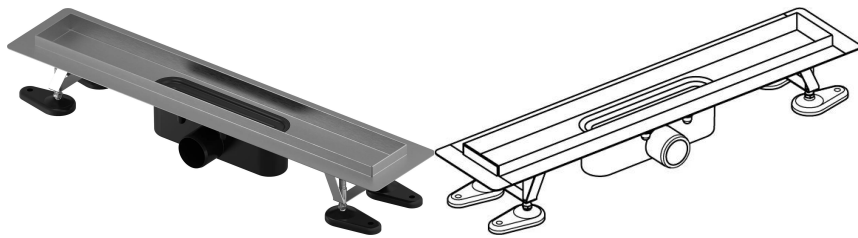

Uponor Aqua Ambient shower inlet silver 30/700mm

1136398

- compatible with various grate attachments
- flow rate: 0,8 l/s
- siphon with cleaning basket, connection to sewage pipes DN 50
- material body: stainless steel
- material siphon: polypropylene / ABS

Uponor Aqua Ambient shower inlet silver 30/700mm

1136398

Technical data

Item no EAN	6414900482967
Item no GTIN	06414900482967
Item (unit of measurement)	pce
Length (l)	760 mm
Length (l1)	698 mm
Z-measurement h	98 mm
Z-measurement h1	82 mm
Z-measurement h2	40 mm
Z-measurement w	303 mm
Z-measurement w1	143 mm
Packaging Quantity 1	1
Packaging Quantity 4	70
Packaging GTIN PL1	06414900485289
Packaging GTIN PL4	06414900485487
Item Unit Length	760
Item Unit Height	100
Item Unit Weight	2,3
Item Unit Width	143