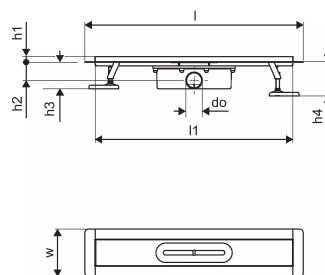

Uponor Aqua Ambient shower inlet silver 30/700mm

1136398

- compatible with various grate attachments
- flow rate: 0,8 l/s
- siphon with cleaning basket, connection to sewage pipes DN 50
- material body: stainless steel
- material siphon: polypropylene / ABS

Uponor Aqua Ambient shower inlet silver 30/700mm

1136398

Technical data

Item no EAN	6414900482967
Item no GTIN	06414900482967
Item (unit of measurement)	pce
Length (l)	760 mm
Length (l1)	698 mm
Z-measurement h	98 mm
Z-measurement h1	82 mm
Z-measurement h2	40 mm
Z-measurement w	303 mm
Z-measurement w1	143 mm
Packaging Quantity 1	1
Packaging Quantity 4	70
Packaging GTIN PL1	06414900485289
Packaging GTIN PL4	06414900485487
Item Unit Length	760
Item Unit Height	100
Item Unit Weight	2,3
Item Unit Width	143