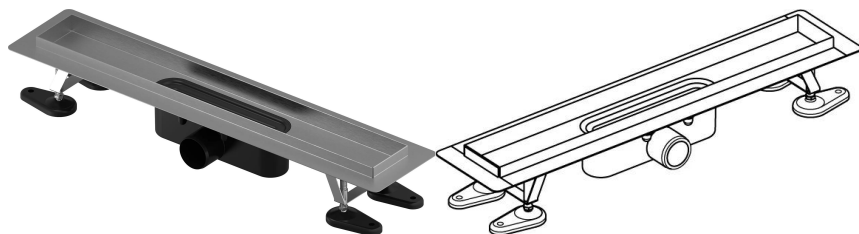

Uponor Aqua Ambient shower inlet silver 30/700mm

1136398

- compatible with various grate attachments
- flow rate: 0,8 l/s
- siphon with cleaning basket, connection to sewage pipes DN 50
- material body: stainless steel
- material siphon: polypropylene / ABS

Uponor Aqua Ambient shower inlet silver 30/700mm

1136398

Technical data

Item no EAN	6414900482967
Item no GTIN	06414900482967
Item (unit of measurement)	pce
Length (l)	760 mm
Length (l1)	698 mm
Z-measurement h	98 mm
Z-measurement h1	82 mm
Z-measurement h2	40 mm
Z-measurement w	303 mm
Z-measurement w1	143 mm
Packaging Quantity 1	1
Packaging Quantity 4	70
Packaging GTIN PL1	06414900485289
Packaging GTIN PL4	06414900485487
Item Unit Length	760
Item Unit Height	100
Item Unit Weight	2,3
Item Unit Width	143