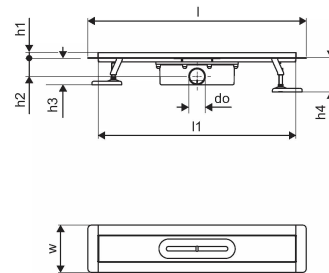

Uponor Aqua Ambient shower inlet silver 30/700mm

1136398

- compatible with various grate attachments
- flow rate: 0,8 l/s
- siphon with cleaning basket, connection to sewage pipes DN 50
- material body: stainless steel
- material siphon: polypropylene / ABS

Uponor Aqua Ambient shower inlet silver 30/700mm

1136398

Technical data

Item no EAN	6414900482967
Item no GTIN	06414900482967
Item (unit of measurement)	pce
Length (l)	760 mm
Length (l1)	698 mm
Z-measurement h	98 mm
Z-measurement h1	82 mm
Z-measurement h2	40 mm
Z-measurement w	303 mm
Z-measurement w1	143 mm
Packaging Quantity 1	1
Packaging Quantity 4	70
Packaging GTIN PL1	06414900485289
Packaging GTIN PL4	06414900485487
Item Unit Length	760
Item Unit Height	100
Item Unit Weight	2,3
Item Unit Width	143