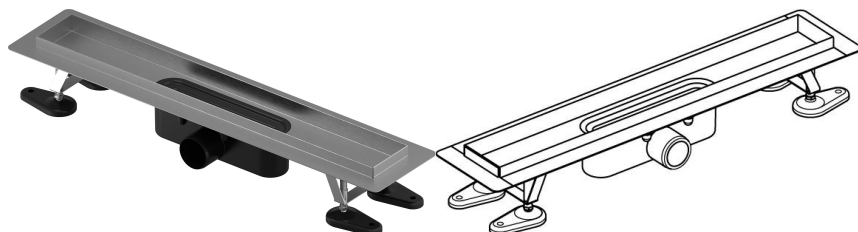

Uponor Aqua Ambient shower inlet silver 30/600mm

1136397

- compatible with various grate attachments
- flow rate: 0,8 l/s
- siphon with cleaning basket, connection to sewage pipes DN 50
- material body: stainless steel
- material siphon: polypropylene / ABS

Uponor Aqua Ambient shower inlet silver 30/600mm

1136397

Technical data

Item no EAN	6414900425636
Item no GTIN	06414900425636
Item (unit of measurement)	pce
Length (l)	660 mm
Length (l1)	598 mm
Z-measurement h	98 mm
Z-measurement h1	82 mm
Z-measurement h2	40 mm
Z-measurement w	303 mm
Z-measurement w1	143 mm
Packaging Quantity 1	1
Packaging Quantity 4	80
Packaging GTIN PL1	06414900485272
Packaging GTIN PL4	06414900485470
Item Unit Length	660
Item Unit Height	100
Item Unit Weight	2,1
Item Unit Width	143