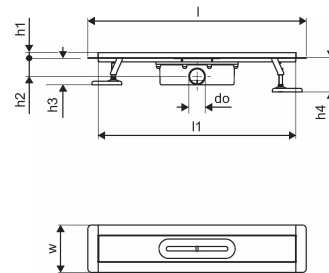

Uponor Aqua Ambient shower inlet silver 30/600mm

1136397

- compatible with various grate attachments
- flow rate: 0,8 l/s
- siphon with cleaning basket, connection to sewage pipes DN 50
- material body: stainless steel
- material siphon: polypropylene / ABS

Uponor Aqua Ambient shower inlet silver 30/600mm

1136397

Technical data

Item no EAN	6414900425636
Item no GTIN	06414900425636
Item (unit of measurement)	pce
Length (l)	660 mm
Length (l1)	598 mm
Z-measurement h	98 mm
Z-measurement h1	82 mm
Z-measurement h2	40 mm
Z-measurement w	303 mm
Z-measurement w1	143 mm
Packaging Quantity 1	1
Packaging Quantity 4	80
Packaging GTIN PL1	06414900485272
Packaging GTIN PL4	06414900485470
Item Unit Length	660
Item Unit Height	100
Item Unit Weight	2,1
Item Unit Width	143