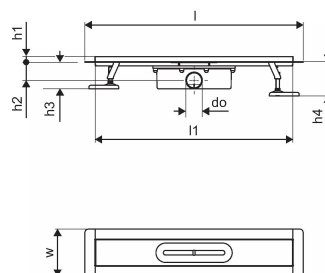

Uponor Aqua Ambient shower inlet silver 30/600mm

1136397

- compatible with various grate attachments
- flow rate: 0,8 l/s
- siphon with cleaning basket, connection to sewage pipes DN 50
- material body: stainless steel
- material siphon: polypropylene / ABS

Uponor Aqua Ambient shower inlet silver 30/600mm

1136397

Technical data

Item no EAN	6414900425636
Item no GTIN	06414900425636
Item (unit of measurement)	pce
Length (l)	660 mm
Length (l1)	598 mm
Z-measurement h	98 mm
Z-measurement h1	82 mm
Z-measurement h2	40 mm
Z-measurement w	303 mm
Z-measurement w1	143 mm
Packaging Quantity 1	1
Packaging Quantity 4	80
Packaging GTIN PL1	06414900485272
Packaging GTIN PL4	06414900485470
Item Unit Length	660
Item Unit Height	100
Item Unit Weight	2,1
Item Unit Width	143