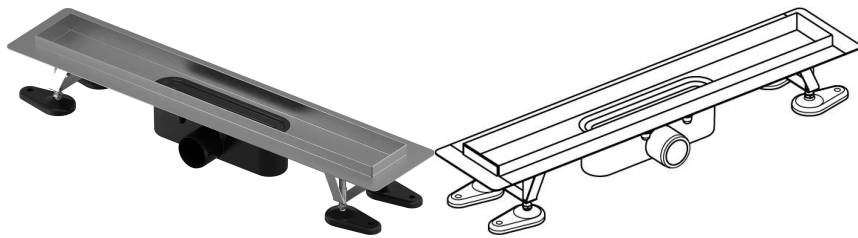

Uponor Aqua Ambient shower inlet silver 30/600mm

1136397

- compatible with various grate attachments
- flow rate: 0,8 l/s
- siphon with cleaning basket, connection to sewage pipes DN 50
- material body: stainless steel
- material siphon: polypropylene / ABS

Uponor Aqua Ambient shower inlet silver 30/600mm

1136397

Technical data

Item no EAN	6414900425636
Item no GTIN	06414900425636
Item (unit of measurement)	pce
Length (l)	660 mm
Length (l1)	598 mm
Z-measurement h	98 mm
Z-measurement h1	82 mm
Z-measurement h2	40 mm
Z-measurement w	303 mm
Z-measurement w1	143 mm
Packaging Quantity 1	1
Packaging Quantity 4	80
Packaging GTIN PL1	06414900485272
Packaging GTIN PL4	06414900485470
Item Unit Length	660
Item Unit Height	100
Item Unit Weight	2,1
Item Unit Width	143