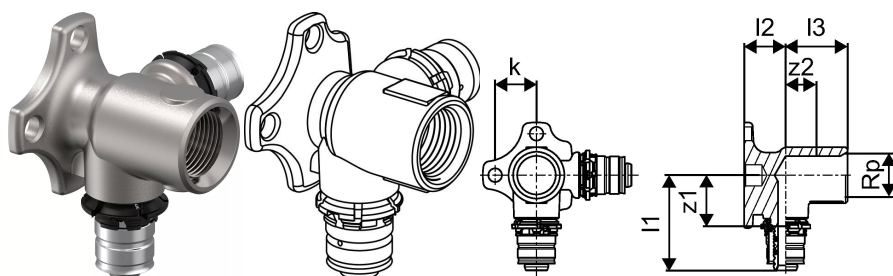

Uponor S-Press tap elbow twin 90deg long 14-Rp1/2"FT-14**1133446**

- Made of tin-plated brass
- Contoured Aluminium-sleeve
- Fast 3-step installation (press without bevel)
- Colour code

Uponor S-Press tap elbow twin 90deg long 14-Rp1/2"FT-14

1133446

Technical data

Item no EAN	6414900359467
Item no GTIN	06414900359467
Item (unit of measurement)	pce
Female_thread_Rp	1/2 inch
Length (l1)	46 mm
Length (l2)	20 mm
Length (l3)	30 mm
Z-measurement k	20 mm
z2	15 mm
Packaging Quantity 1	10
Packaging Quantity 3	40
Packaging Quantity 4	1920
Packaging GTIN PL1	06414900308298
Packaging GTIN PL3	06414900308311
Packaging GTIN PL4	06414900308335
Item Unit Length	71
Item Unit Height	50
Item Unit Weight	0,235
Item Unit Width	71