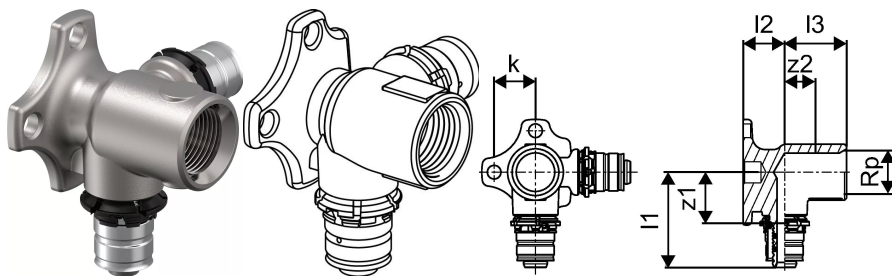

Uponor S-Press tap elbow twin 90deg long 14-Rp1/2"FT-14**1133446**

- Made of tin-plated brass
- Contoured Aluminium-sleeve
- Fast 3-step installation (press without bevel)
- Colour code

Uponor S-Press tap elbow twin 90deg long 14-Rp1/2"FT-14

1133446

Technical data

Item no EAN	6414900359467
Item no GTIN	06414900359467
Item (unit of measurement)	pce
Female_thread_Rp	1/2 inch
Length (l1)	46 mm
Length (l2)	20 mm
Length (l3)	30 mm
Z-measurement k	20 mm
z2	15 mm
Packaging Quantity 1	10
Packaging Quantity 3	40
Packaging Quantity 4	1920
Packaging GTIN PL1	06414900308298
Packaging GTIN PL3	06414900308311
Packaging GTIN PL4	06414900308335
Item Unit Length	71
Item Unit Height	50
Item Unit Weight	0,235
Item Unit Width	71