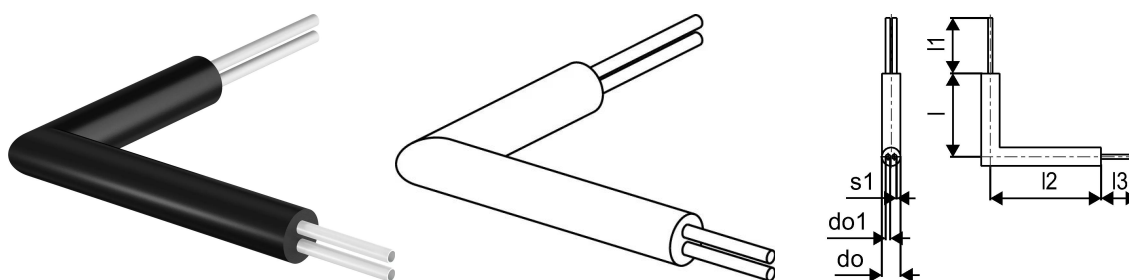

Uponor Ecoflex house connection elbow Twin 2x32x2,9/140

1118772

- Pre-insulated PE-Xa pipe elbow
- Two medium pipes PE-Xa
- Max. load 6 bar / 95°C
- PUR foam, PE casing

Uponor Ecoflex house connection elbow Twin 2x32x2,9/140

1118772

Technical data

Item no EAN	6414905552221
Item no GTIN	06414905552221
Item (unit of measurement)	pce
Length (l)	900 mm
Length (l1)	200 mm
Length (l2)	1200 mm
Length (l3)	200 mm
Packaging Quantity 1	1
Packaging GTIN PL1	06414905631001
Item Unit Length	1400
Item Unit Height	140
Item Unit Weight	5,25
Item Unit Width	1100