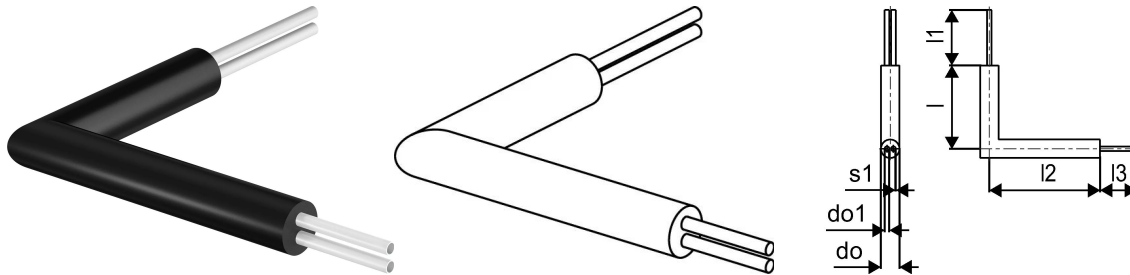

Uponor Ecoflex house connection elbow Twin 2x32x2,9/140

1118772

- Pre-insulated PE-Xa pipe elbow
- Two medium pipes PE-Xa
- Max. load 6 bar / 95°C
- PUR foam, PE casing

Uponor Ecoflex house connection elbow Twin 2x32x2,9/140

1118772

Technical data

Item no EAN	6414905552221
Item no GTIN	06414905552221
Item (unit of measurement)	pce
Length (l)	900 mm
Length (l1)	200 mm
Length (l2)	1200 mm
Length (l3)	200 mm
Packaging Quantity 1	1
Packaging GTIN PL1	06414905631001
Item Unit Length	1400
Item Unit Height	140
Item Unit Weight	5,25
Item Unit Width	1100