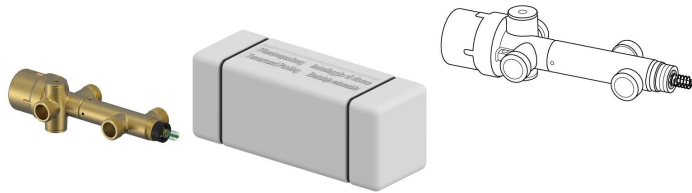

Uponor Combi Port Gen PM controller DW 3-way

1116228

3 way PM controller for omestic hot water and heating

No about information

Uponor Combi Port Gen PM controller DW 3-way

1116228

Technical data

Item no EAN	6414900296779
Item no GTIN	06414900296779
Item (unit of measurement)	pce
Packaging Quantity 1	1
Item Unit Length	250
Item Unit Height	100
Item Unit Weight	1,4
Item Unit Width	80