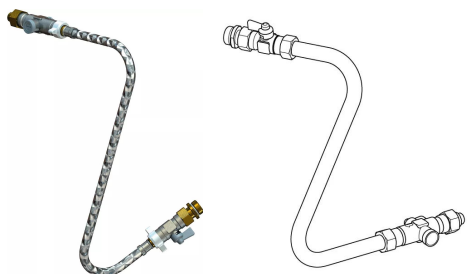

Uponor Combi Port M-ProX Filling Loop IH

1103135

Flexible connection hose with ball valves and fittings for filling the heating circuit side with water

Uponor Combi Port M-ProX Filling Loop IH

1103135

Technical data

Item no EAN	6414905524839
Item no GTIN	06414905524839
Item (unit of measurement)	pce
Packaging Quantity 1	1
Packaging GTIN PL1	06414905524877
Packaging GTIN PL4	06414905524884
Item Unit Length	220
Item Unit Height	100
Item Unit Weight	0,5
Item Unit Width	160