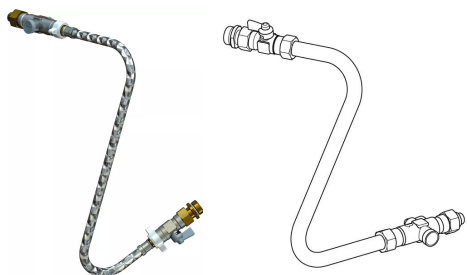

Uponor Combi Port M-ProX Filling Loop IH

1103135

Flexible connection hose with ball valves and fittings for filling the heating circuit side with water

Uponor Combi Port M-ProX Filling Loop IH

1103135

Technical data

Item no EAN	6414905524839
Item no GTIN	06414905524839
Item (unit of measurement)	pce
Packaging Quantity 1	1
Packaging GTIN PL1	06414905524877
Packaging GTIN PL4	06414905524884
Item Unit Length	220
Item Unit Height	100
Item Unit Weight	0,5
Item Unit Width	160