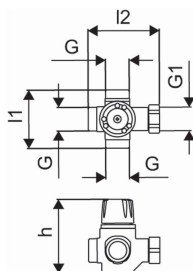

#### Specification

- Pre-mounted
- Fluvia Move pump groups with supply temperature controller Uponor Smatrix Move
- Fluvia T can be installed with brackets left or right on the installation

### Technical data

Item no EAN	6414905428021
Item no GTIN	06414905428021
Item no VVS	381111398
Item (unit of measurement)	pce
Length (l1)	82 mm
Length (l2)	100 mm
Z-measurement h	104 mm
Packaging Quantity 1	1
Packaging Quantity 3	10
Packaging GTIN PL1	06414905428038
Packaging GTIN PL3	06414905655908
Item Unit Length	100
Item Unit Height	105
Item Unit Weight	1
Item Unit Width	85