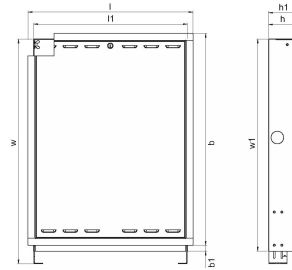

## Uponor Combi Port M-Pro Cabinet IW 840x610x110mm

1093809

In-wall mounted cabinet including feet

## Uponor Combi Port M-Pro Cabinet IW 840x610x110mm

1093809

### Technical data

Item no EAN	6414905231393
Item no GTIN	06414905231393
Item (unit of measurement)	pce
Length (l)	655 mm
Length (l1)	610 mm
Z-measurement b	839 mm
Z-measurement b1	23 mm
Z-measurement h	110 mm
Z-measurement h1	135 mm
Z-measurement w	1090 mm
Z-measurement w1	840 mm
Packaging Quantity 1	1
Packaging GTIN PL1	06414905292684
Packaging GTIN PL4	06414905293292
Item Unit Length	840
Item Unit Height	110
Item Unit Weight	15
Item Unit Width	610