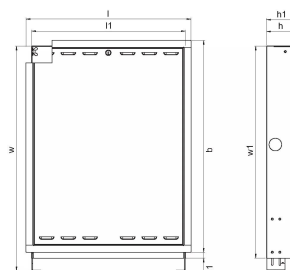

## Uponor Combi Port M-Pro Cabinet IW 840x610x110mm

1093809

In-wall mounted cabinet including feet

## Uponor Combi Port M-Pro Cabinet IW 840x610x110mm

1093809

### Technical data

Item no EAN	6414905231393
Item no GTIN	06414905231393
Item (unit of measurement)	pce
Length (l)	655 mm
Length (l1)	610 mm
Z-measurement b	839 mm
Z-measurement b1	23 mm
Z-measurement h	110 mm
Z-measurement h1	135 mm
Z-measurement w	1090 mm
Z-measurement w1	840 mm
Packaging Quantity 1	1
Packaging GTIN PL1	06414905292684
Packaging GTIN PL4	06414905293292
Item Unit Length	840
Item Unit Height	110
Item Unit Weight	15
Item Unit Width	610