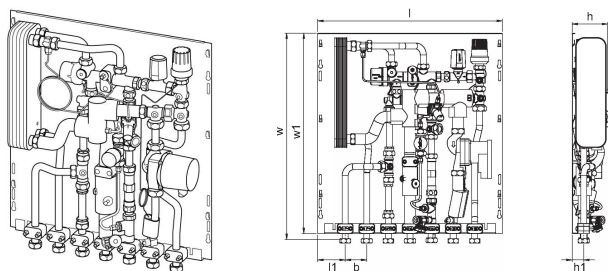

MS – mixing set with heating pump, thermostat, and non-return valve for apartment heating circuit

TL – thermostatic temperature limiter for domestic hot water with submersible sensor

UL – thermostatic temperature limiter for underfloor heating circuit

SS – safety thermostatic switch for apartment heating circuit

ZA - zone valve in residential heating circuit return line with 2-point actuator included

2C – second direct heating circuit connections with extra zone valve (no actuator, no mixing circuit)

### Technical data

Item no EAN	6414905231263
Item no GTIN	06414905231263
Item (unit of measurement)	pce
Length (l)	556 mm
Length (l1)	83 mm
Z-measurement b	65 mm
Z-measurement h	107 mm
Z-measurement h1	35 mm
Z-measurement w	618 mm
Z-measurement w1	600 mm
Packaging Quantity 1	1
Packaging GTIN PL1	06414905292349
Packaging GTIN PL4	06414905292936
Item Unit Length	600
Item Unit Height	110
Item Unit Weight	16,5
Item Unit Width	555