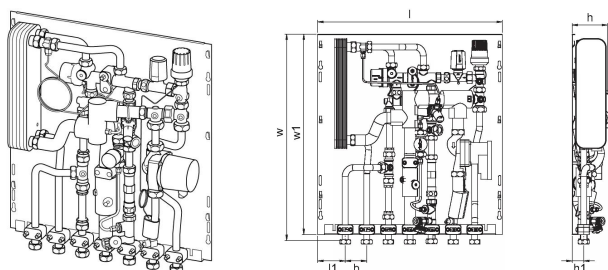

DT – differential pressure controller at the heat interface unit heat circuit for domestic hot water preparation

ZM - circulation module for domestic hot water with safety valve, circulation pump, and differential pressure regulator. A waste water connection is needed.

MS – mixing set with heating pump, thermostat, and non-return valve for apartment heating circuit

TL – thermostatic temperature limiter for domestic hot water with submersible sensor

UL – thermostatic temperature limiter for underfloor heating circuit

SS – safety thermostatic switch for apartment heating circuit

ZA - zone valve in residential heating circuit return line with 2-point actuator included

2C – second direct heating circuit connections with extra zone valve (no actuator, no mixing circuit)

### Technical data

Item no EAN	6414905231263
Item no GTIN	06414905231263
Item (unit of measurement)	pce
Length (l)	556 mm
Length (l1)	83 mm
Z-measurement b	65 mm
Z-measurement h	107 mm
Z-measurement h1	35 mm
Z-measurement w	618 mm
Z-measurement w1	600 mm
Packaging Quantity 1	1
Packaging GTIN PL1	06414905292349
Packaging GTIN PL4	06414905292936
Item Unit Length	600
Item Unit Height	110
Item Unit Weight	16,5
Item Unit Width	555