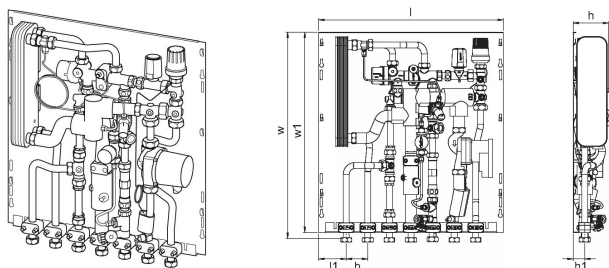

DT – differential pressure controller at the heat interface unit heat circuit for domestic hot water preparation

ZM - circulation module for domestic hot water with safety valve, circulation pump, and differential pressure regulator. A waste water connection is needed.

MS – mixing set with heating pump, thermostat, and non-return valve for apartment heating circuit

TL – thermostatic temperature limiter for domestic hot water with submersible sensor

UL – thermostatic temperature limiter for underfloor heating circuit

SS – safety thermostatic switch for apartment heating circuit

ZA - zone valve in residential heating circuit return line with 2-point actuator included

2C – second direct heating circuit connections with extra zone valve (no actuator, no mixing circuit)

### Technical data

Item no EAN	6414905231188
Item no GTIN	06414905231188
Item (unit of measurement)	pce
Length (l)	556 mm
Length (l1)	83 mm
Z-measurement b	65 mm
Z-measurement h	107 mm
Z-measurement h1	35 mm
Z-measurement w	618 mm
Z-measurement w1	600 mm
Packaging Quantity 1	1
Packaging GTIN PL1	06414905292325
Packaging GTIN PL4	06414905292912
Item Unit Length	600
Item Unit Height	110
Item Unit Weight	15,4
Item Unit Width	555