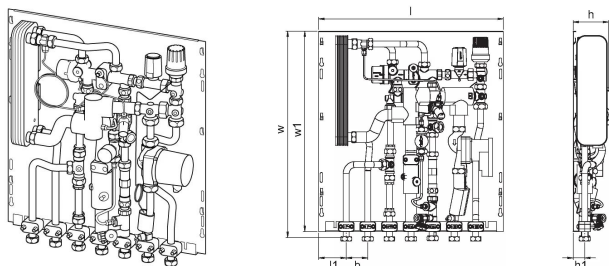

MS – mixing set with heating pump, thermostat, and non-return valve for apartment heating circuit

TL – thermostatic temperature limiter for domestic hot water with submersible sensor

UL – thermostatic temperature limiter for underfloor heating circuit

SS – safety thermostatic switch for apartment heating circuit

ZA - zone valve in residential heating circuit return line with 2-point actuator included

2C – second direct heating circuit connections with extra zone valve (no actuator, no mixing circuit)

### Technical data

Item no EAN	6414905231188
Item no GTIN	06414905231188
Item (unit of measurement)	pce
Length (l)	556 mm
Length (l1)	83 mm
Z-measurement b	65 mm
Z-measurement h	107 mm
Z-measurement h1	35 mm
Z-measurement w	618 mm
Z-measurement w1	600 mm
Packaging Quantity 1	1
Packaging GTIN PL1	06414905292325
Packaging GTIN PL4	06414905292912
Item Unit Length	600
Item Unit Height	110
Item Unit Weight	15,4
Item Unit Width	555