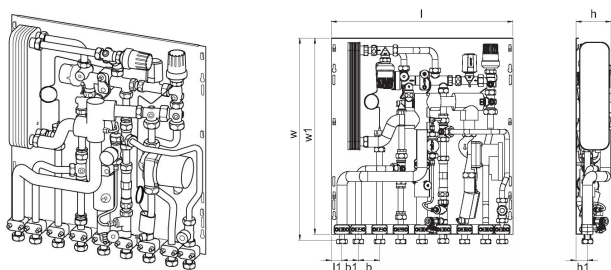

BP – supply lines preheating function

DT – differential pressure controller at the heat interface unit heat circuit for domestic hot water preparation

ZM - circulation module for domestic hot water with safety valve, circulation pump, and differential pressure regulator. A waste water connection is needed.

MS – mixing set with heating pump, thermostat, and non-return valve for apartment heating circuit

TL – thermostatic temperature limiter for domestic hot water with submersible sensor

UL – thermostatic temperature limiter for underfloor heating circuit

SS – safety thermostatic switch for apartment heating circuit

ZA - zone valve in residential heating circuit return line with 2-point actuator included

2C – second direct heating circuit connections with extra zone valve (no actuator, no mixing circuit)

### Technical data

Item no EAN	6414905231164
Item no GTIN	06414905231164
Item (unit of measurement)	pce
Length (l)	556 mm
Length (l1)	33 mm
Z-measurement b	65 mm
Z-measurement b1	50 mm
Z-measurement h	107 mm
Z-measurement h1	35 mm
Z-measurement w	618 mm
Z-measurement w1	600 mm
Packaging Quantity 1	1
Packaging GTIN PL1	06414905292455
Packaging GTIN PL4	06414905293049
Item Unit Length	600
Item Unit Height	110
Item Unit Weight	16,5
Item Unit Width	555