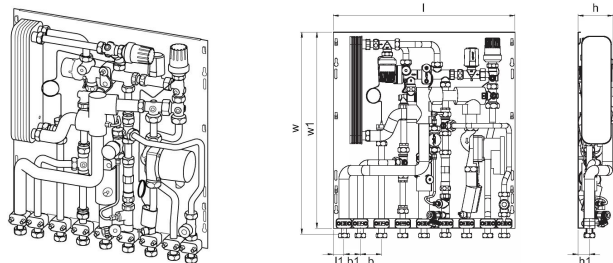

MS – mixing set with heating pump, thermostat, and non-return valve for apartment heating circuit

TL – thermostatic temperature limiter for domestic hot water with submersible sensor

UL – thermostatic temperature limiter for underfloor heating circuit

SS – safety thermostatic switch for apartment heating circuit

ZA - zone valve in residential heating circuit return line with 2-point actuator included

2C – second direct heating circuit connections with extra zone valve (no actuator, no mixing circuit)

### Technical data

Item no EAN	6414905231164
Item no GTIN	06414905231164
Item (unit of measurement)	pce
Length (l)	556 mm
Length (l1)	33 mm
Z-measurement b	65 mm
Z-measurement b1	50 mm
Z-measurement h	107 mm
Z-measurement h1	35 mm
Z-measurement w	618 mm
Z-measurement w1	600 mm
Packaging Quantity 1	1
Packaging GTIN PL1	06414905292455
Packaging GTIN PL4	06414905293049
Item Unit Length	600
Item Unit Height	110
Item Unit Weight	16,5
Item Unit Width	555