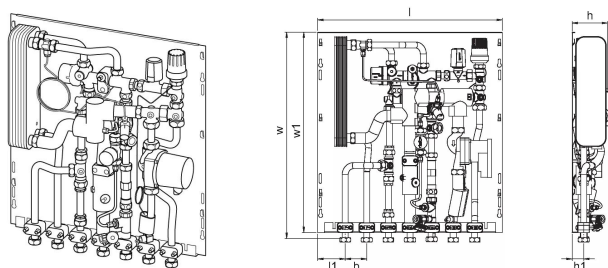

DT – differential pressure controller at the heat interface unit heat circuit for domestic hot water preparation

ZM - circulation module for domestic hot water with safety valve, circulation pump, and differential pressure regulator. A waste water connection is needed.

MS – mixing set with heating pump, thermostat, and non-return valve for apartment heating circuit

TL – thermostatic temperature limiter for domestic hot water with submersible sensor

UL – thermostatic temperature limiter for underfloor heating circuit

SS – safety thermostatic switch for apartment heating circuit

ZA - zone valve in residential heating circuit return line with 2-point actuator included

2C – second direct heating circuit connections with extra zone valve (no actuator, no mixing circuit)

### Technical data

Item no EAN	6414905231119
Item no GTIN	06414905231119
Item (unit of measurement)	pce
Length (l)	556 mm
Length (l1)	83 mm
Z-measurement b	65 mm
Z-measurement h	107 mm
Z-measurement h1	35 mm
Z-measurement w	618 mm
Z-measurement w1	600 mm
Packaging Quantity 1	1
Packaging GTIN PL1	06414905292332
Packaging GTIN PL4	06414905292929
Item Unit Length	600
Item Unit Height	110
Item Unit Weight	16,5
Item Unit Width	555