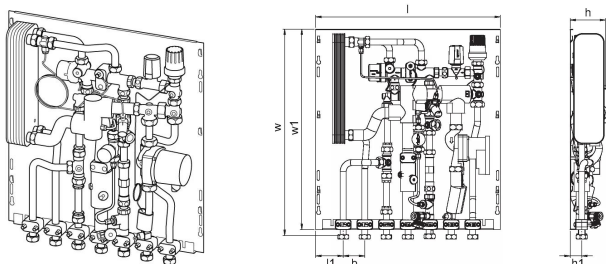

MS – mixing set with heating pump, thermostat, and non-return valve for apartment heating circuit

TL – thermostatic temperature limiter for domestic hot water with submersible sensor

UL – thermostatic temperature limiter for underfloor heating circuit

SS – safety thermostatic switch for apartment heating circuit

ZA - zone valve in residential heating circuit return line with 2-point actuator included

2C – second direct heating circuit connections with extra zone valve (no actuator, no mixing circuit)

### Technical data

Item no EAN	6414905231119
Item no GTIN	06414905231119
Item (unit of measurement)	pce
Length (l)	556 mm
Length (l1)	83 mm
Z-measurement b	65 mm
Z-measurement h	107 mm
Z-measurement h1	35 mm
Z-measurement w	618 mm
Z-measurement w1	600 mm
Packaging Quantity 1	1
Packaging GTIN PL1	06414905292332
Packaging GTIN PL4	06414905292929
Item Unit Length	600
Item Unit Height	110
Item Unit Weight	16,5
Item Unit Width	555