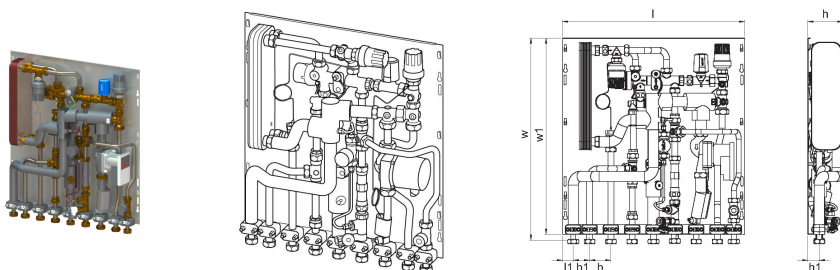

DT – differential pressure controller at the heat interface unit heat circuit for domestic hot water preparation

ZM - circulation module for domestic hot water with safety valve, circulation pump, and differential pressure regulator. A waste water connection is needed.

MS – mixing set with heating pump, thermostat, and non-return valve for apartment heating circuit

TL – thermostatic temperature limiter for domestic hot water with submersible sensor

UL – thermostatic temperature limiter for underfloor heating circuit

SS – safety thermostatic switch for apartment heating circuit

ZA - zone valve in residential heating circuit return line with 2-point actuator included

2C – second direct heating circuit connections with extra zone valve (no actuator, no mixing circuit)

### Technical data

Item no EAN	6414905231096
Item no GTIN	06414905231096
Item (unit of measurement)	pce
Length (l)	556 mm
Length (l1)	33 mm
Z-measurement b	65 mm
Z-measurement b1	50 mm
Z-measurement h	107 mm
Z-measurement h1	35 mm
Z-measurement w	618 mm
Z-measurement w1	600 mm
Packaging Quantity 1	1
Packaging GTIN PL1	06414905292431
Packaging GTIN PL4	06414905293025
Item Unit Length	600
Item Unit Height	110
Item Unit Weight	15,4
Item Unit Width	555