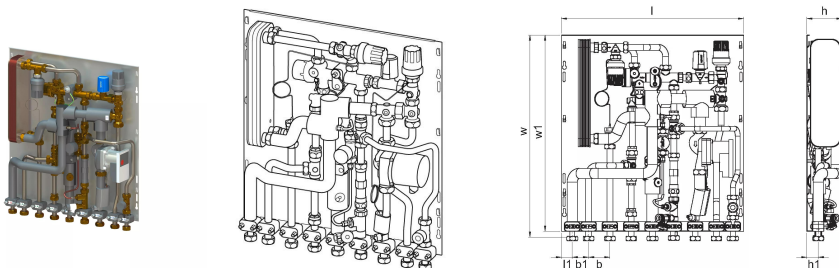

DT – differential pressure controller at the heat interface unit heat circuit for domestic hot water preparation

ZM - circulation module for domestic hot water with safety valve, circulation pump, and differential pressure regulator. A waste water connection is needed.

MS – mixing set with heating pump, thermostat, and non-return valve for apartment heating circuit

TL – thermostatic temperature limiter for domestic hot water with submersible sensor

UL – thermostatic temperature limiter for underfloor heating circuit

SS – safety thermostatic switch for apartment heating circuit

ZA - zone valve in residential heating circuit return line with 2-point actuator included

2C – second direct heating circuit connections with extra zone valve (no actuator, no mixing circuit)

### Technical data

Item no EAN	6414905231096
Item no GTIN	06414905231096
Item (unit of measurement)	pce
Length (l)	556 mm
Length (l1)	33 mm
Z-measurement b	65 mm
Z-measurement b1	50 mm
Z-measurement h	107 mm
Z-measurement h1	35 mm
Z-measurement w	618 mm
Z-measurement w1	600 mm
Packaging Quantity 1	1
Packaging GTIN PL1	06414905292431
Packaging GTIN PL4	06414905293025
Item Unit Length	600
Item Unit Height	110
Item Unit Weight	15,4
Item Unit Width	555