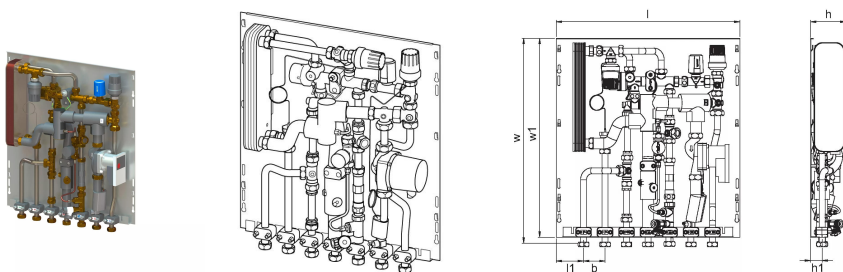

DT – differential pressure controller at the heat interface unit heat circuit for domestic hot water preparation

ZM - circulation module for domestic hot water with safety valve, circulation pump, and differential pressure regulator. A waste water connection is needed.

MS – mixing set with heating pump, thermostat, and non-return valve for apartment heating circuit

TL – thermostatic temperature limiter for domestic hot water with submersible sensor

UL – thermostatic temperature limiter for underfloor heating circuit

SS – safety thermostatic switch for apartment heating circuit

ZA - zone valve in residential heating circuit return line with 2-point actuator included

2C – second direct heating circuit connections with extra zone valve (no actuator, no mixing circuit)

### Technical data

Item no EAN	6414905231072
Item no GTIN	06414905231072
Item (unit of measurement)	pce
Length (l)	556 mm
Length (l1)	83 mm
Z-measurement b	65 mm
Z-measurement h	107 mm
Z-measurement h1	35 mm
Z-measurement w	618 mm
Z-measurement w1	600 mm
Packaging Quantity 1	1
Packaging GTIN PL1	06414905292356
Packaging GTIN PL4	06414905292943
Item Unit Length	600
Item Unit Height	110
Item Unit Weight	15,4
Item Unit Width	555