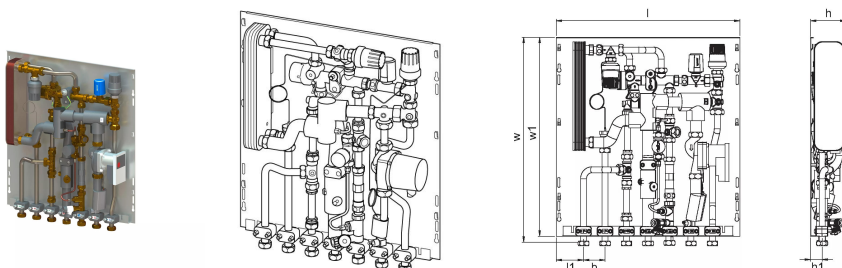

DT – differential pressure controller at the heat interface unit heat circuit for domestic hot water preparation

ZM - circulation module for domestic hot water with safety valve, circulation pump, and differential pressure regulator. A waste water connection is needed.

MS – mixing set with heating pump, thermostat, and non-return valve for apartment heating circuit

TL – thermostatic temperature limiter for domestic hot water with submersible sensor

UL – thermostatic temperature limiter for underfloor heating circuit

SS – safety thermostatic switch for apartment heating circuit

ZA - zone valve in residential heating circuit return line with 2-point actuator included

2C – second direct heating circuit connections with extra zone valve (no actuator, no mixing circuit)

### Technical data

Item no EAN	6414905231072
Item no GTIN	06414905231072
Item (unit of measurement)	pce
Length (l)	556 mm
Length (l1)	83 mm
Z-measurement b	65 mm
Z-measurement h	107 mm
Z-measurement h1	35 mm
Z-measurement w	618 mm
Z-measurement w1	600 mm
Packaging Quantity 1	1
Packaging GTIN PL1	06414905292356
Packaging GTIN PL4	06414905292943
Item Unit Length	600
Item Unit Height	110
Item Unit Weight	15,4
Item Unit Width	555