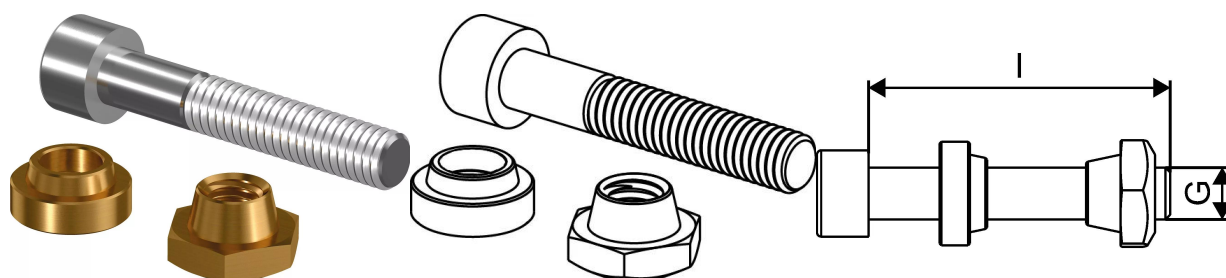

Uponor Wipex hex socket screw set M6X35/25+28MM

1086602

- Bolt set for Wipex coupling

Uponor Wipex hex socket screw set M6X35/25+28MM

1086602

Technical data

Item no EAN	6414905208852
Item no GTIN	06414905208852
Item (unit of measurement)	set
Length (l)	35 mm
Metric_thread_M	6 mm
Packaging Quantity 1	1
Packaging GTIN PL1	06414905472086
Item Unit Length	41
Item Unit Height	10
Item Unit Weight	0,017
Item Unit Width	10