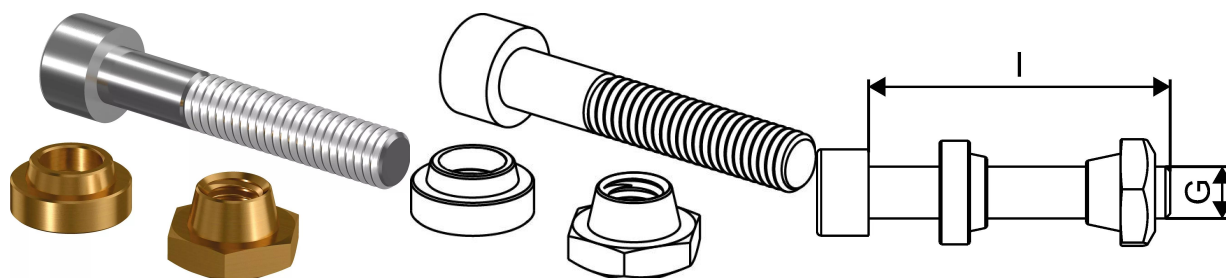

Uponor Wipex hex socket screw set M6X35/25+28MM

1086602

- Bolt set for Wipex coupling

Uponor Wipex hex socket screw set M6X35/25+28MM

1086602

Technical data

Item no EAN	6414905208852
Item no GTIN	06414905208852
Item (unit of measurement)	set
Length (l)	35 mm
Metric_thread_M	6 mm
Packaging Quantity 1	1
Packaging GTIN PL1	06414905472086
Item Unit Length	41
Item Unit Height	10
Item Unit Weight	0,017
Item Unit Width	10