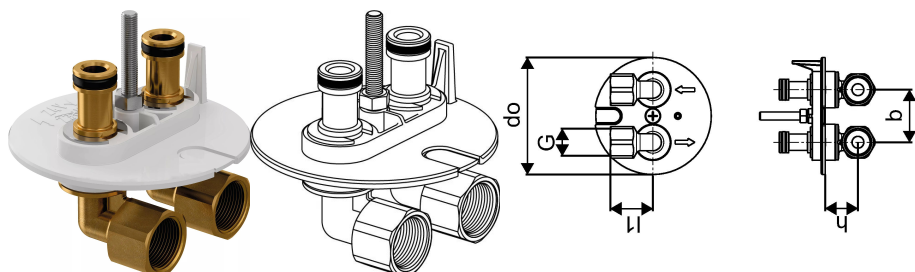

Uponor Contec adapter plug T2 G1/2"FT

1078342

- To connect the thermal socket outside the concrete ceiling
- With 1/2" FT elbow connecton.
- Type 2

Uponor Contec adapter plug T2 G1/2"FT

1078342

Technical data

Item no EAN	4021598130524
Item no GTIN	04021598130524
Item (unit of measurement)	pce
Length (l1)	35 mm
Z-measurement b	40 mm
Z-measurement h	50 mm
Packaging Quantity 1	1
Packaging Quantity 3	16
Packaging Quantity 4	192
Packaging GTIN PL1	06414905416561
Packaging GTIN PL3	06414900309226
Packaging GTIN PL4	06414905416585
Item Unit Length	70
Item Unit Height	70
Item Unit Weight	0,23
Item Unit Width	80