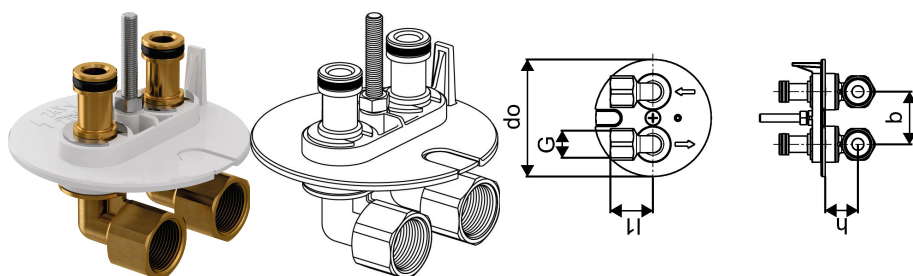

Uponor Contec adapter plug T2 G1/2"FT

1078342

- To connect the thermal socket outside the concrete ceiling
- With 1/2" FT elbow connecton.
- Type 2

Uponor Contec adapter plug T2 G1/2"FT

1078342

Technical data

Item no EAN	4021598130524
Item no GTIN	04021598130524
Item (unit of measurement)	pce
Length (l1)	35 mm
Z-measurement b	40 mm
Z-measurement h	50 mm
Packaging Quantity 1	1
Packaging Quantity 3	16
Packaging Quantity 4	192
Packaging GTIN PL1	06414905416561
Packaging GTIN PL3	06414900309226
Packaging GTIN PL4	06414905416585
Item Unit Length	70
Item Unit Height	70
Item Unit Weight	0,23
Item Unit Width	80