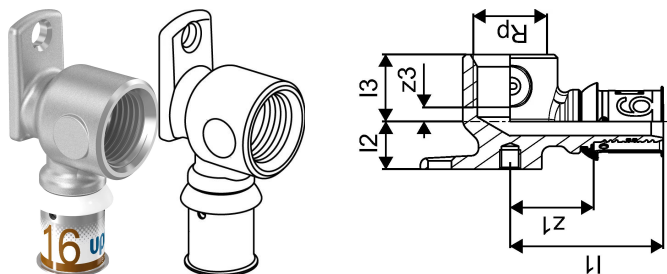

Uponor S-Press PLUS tap elbow Gemini 16-Rp1/2"FT

1070665

- Made of tin-plated DR brass

Uponor S-Press PLUS tap elbow Gemini 16-Rp1/2"FT

1070665

Technical data

Item no EAN	6414905219810
Item no GTIN	06414905219810
Item (unit of measurement)	pce
Female_thread_Rp	1/2 inch
Length (l1)	49 mm
Length (l2)	57 mm
Z-measurement b	45 mm
Z-measurement k	50 mm
z2	37 mm
Packaging Quantity 1	75
Packaging Quantity 4	4800
Packaging GTIN PL1	06414905289264
Packaging GTIN PL4	06414905289271
Item Unit Length	69
Item Unit Height	33
Item Unit Weight	0,116
Item Unit Width	27