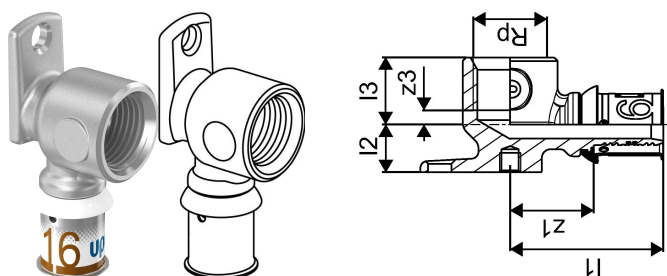

Uponor S-Press PLUS tap elbow Gemini 16-Rp1/2"FT

1070665

- Made of tin-plated DR brass

Uponor S-Press PLUS tap elbow Gemini 16-Rp1/2"FT

1070665

Technical data

Item no EAN	6414905219810
Item no GTIN	06414905219810
Item (unit of measurement)	pce
Female_thread_Rp	1/2 inch
Length (l1)	49 mm
Length (l2)	57 mm
Z-measurement b	45 mm
Z-measurement k	50 mm
z2	37 mm
Packaging Quantity 1	75
Packaging Quantity 4	4800
Packaging GTIN PL1	06414905289264
Packaging GTIN PL4	06414905289271
Item Unit Length	69
Item Unit Height	33
Item Unit Weight	0,116
Item Unit Width	27