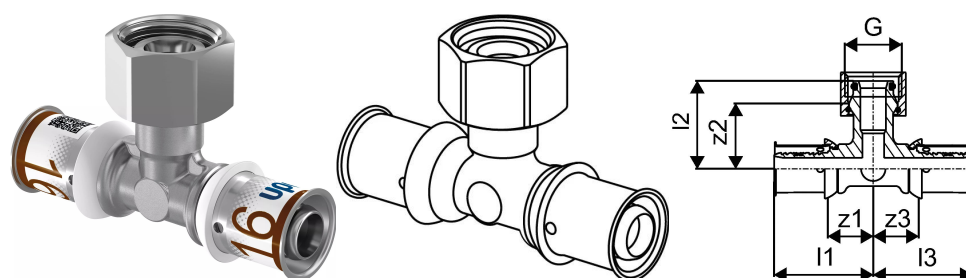

Uponor S-Press PLUS tee female thread Geberit 16-G1/2"FT-16

1070659

- Made of tin-plated DR brass
- For connection to Geberit inwall flush tanks (2002) and for all Mepla Fix MT1/2.
- Thread acc. to EN ISO 228-1

Uponor S-Press PLUS tee female thread Geberit 16-G1/2"FT-16

1070659

Technical data

Item no EAN	6414905219759
Item no GTIN	06414905219759
Item (unit of measurement)	pce
Length (l1)	38 mm
Length (l2)	32 mm
Length (l3)	38 mm
z2	27 mm
z3	18 mm
Packaging Quantity 1	1
Packaging Quantity 4	10
Packaging GTIN PL1	06414905425846
Packaging GTIN PL2	06414905635603
Packaging GTIN PL4	06414905499885
Item Unit Length	73
Item Unit Height	43
Item Unit Weight	0,109
Item Unit Width	27