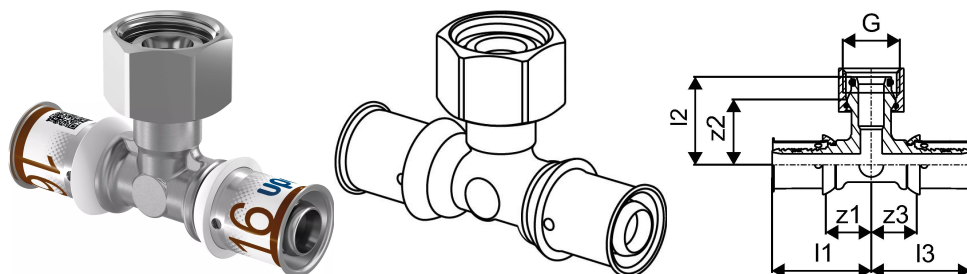

Uponor S-Press PLUS tee female thread Geberit 16-G1/2"FT-16

1070659

- Made of tin-plated DR brass
- For connection to Geberit inwall flush tanks (2002) and for all Mepla Fix MT1/2.
- Thread acc. to EN ISO 228-1

Uponor S-Press PLUS tee female thread Geberit 16-G1/2"FT-16

1070659

Technical data

Item no EAN	6414905219759
Item no GTIN	06414905219759
Item (unit of measurement)	pce
Length (l1)	38 mm
Length (l2)	32 mm
Length (l3)	38 mm
z2	27 mm
z3	18 mm
Packaging Quantity 1	1
Packaging Quantity 4	10
Packaging GTIN PL1	06414905425846
Packaging GTIN PL2	06414905635603
Packaging GTIN PL4	06414905499885
Item Unit Length	73
Item Unit Height	43
Item Unit Weight	0,109
Item Unit Width	27