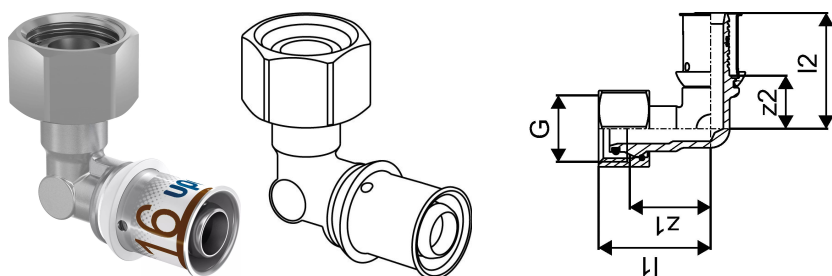

## Uponor S-Press PLUS elbow flushing tank Geberit 16-1/2"FT

1070658

- Made of tin-plated DR brass
- For the connection of Uponor pipe 16 x 2 to the in-wall flushing boxes Geberit as from 2002.

## Uponor S-Press PLUS elbow flushing tank Geberit 16-1/2"FT

1070658

### Technical data

Item no EAN	6414905219742
Item no GTIN	06414905219742
Item (unit of measurement)	pce
Length (l1)	35 mm
Length (l2)	37 mm
z2	17 mm
Packaging Quantity 1	20
Packaging Quantity 3	80
Packaging Quantity 4	7680
Packaging GTIN PL1	06414905635030
Packaging GTIN PL3	06414905424900
Packaging GTIN PL4	06414905287086
Item Unit Length	50
Item Unit Height	43
Item Unit Weight	0,083
Item Unit Width	27