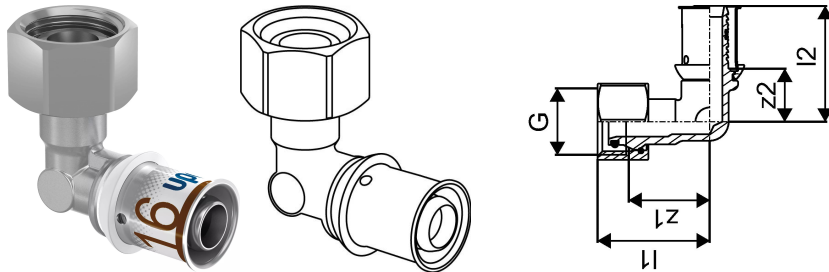

## Uponor S-Press PLUS elbow flushing tank Geberit 16-1/2"FT

1070658

- Made of tin-plated DR brass
- For the connection of Uponor pipe 16 x 2 to the in-wall flushing boxes Geberit as from 2002.

## Uponor S-Press PLUS elbow flushing tank Geberit 16-1/2"FT

1070658

### Technical data

Item no EAN	6414905219742
Item no GTIN	06414905219742
Item (unit of measurement)	pce
Length (l1)	35 mm
Length (l2)	37 mm
z2	17 mm
Packaging Quantity 1	20
Packaging Quantity 3	80
Packaging Quantity 4	7680
Packaging GTIN PL1	06414905635030
Packaging GTIN PL3	06414905424900
Packaging GTIN PL4	06414905287086
Item Unit Length	50
Item Unit Height	43
Item Unit Weight	0,083
Item Unit Width	27