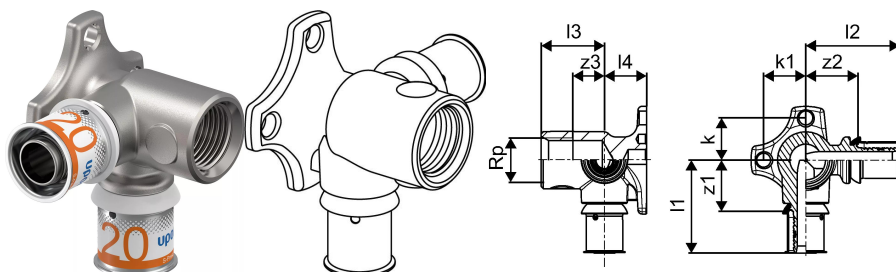

Uponor S-Press PLUS tap elbow twin 90deg long 20-Rp1/2"FT-20

1070649

- Made of tin-plated DR brass
- For on wall installation or attachment with rotation protection to the Uponor Smart Aqua mounting angles and plates.
- Thread acc. to EN ISO 228-1

Uponor S-Press PLUS tap elbow twin 90deg long 20-Rp1/2"FT-20

1070649

Technical data

Item no EAN	6414905219650
Item no GTIN	06414905219650
Item no NRF	5114558
Item (unit of measurement)	pce
Female_thread_Rp	1/2 inch
Length (l1)	46 mm
Length (l2)	46 mm
Length (l3)	30 mm
Z-measurement k	20 mm
Z-measurement k1	20 mm
z2	25 mm
z3	15 mm
Packaging Quantity 1	10
Packaging Quantity 3	40
Packaging Quantity 4	1920
Packaging GTIN PL1	06414905279845
Packaging GTIN PL3	06414905425013
Packaging GTIN PL4	06414905279869
Item Unit Length	72
Item Unit Height	50
Item Unit Weight	0,237
Item Unit Width	71