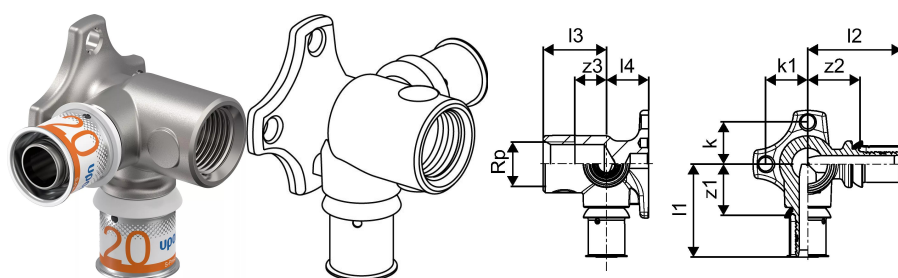

Uponor S-Press PLUS tap elbow twin 90deg long 20-Rp1/2"FT-20

1070649

- Made of tin-plated DR brass
- For on wall installation or attachment with rotation protection to the Uponor Smart Aqua mounting angles and plates.
- Thread acc. to EN ISO 228-1

Uponor S-Press PLUS tap elbow twin 90deg long 20-Rp1/2"FT-20

1070649

Technical data

Item no EAN	6414905219650
Item no GTIN	06414905219650
Item no NRF	5114558
Item (unit of measurement)	pce
Female_thread_Rp	1/2 inch
Length (l1)	46 mm
Length (l2)	46 mm
Length (l3)	30 mm
Z-measurement k	20 mm
Z-measurement k1	20 mm
z2	25 mm
z3	15 mm
Packaging Quantity 1	10
Packaging Quantity 3	40
Packaging Quantity 4	1920
Packaging GTIN PL1	06414905279845
Packaging GTIN PL3	06414905425013
Packaging GTIN PL4	06414905279869
Item Unit Length	72
Item Unit Height	50
Item Unit Weight	0,237
Item Unit Width	71