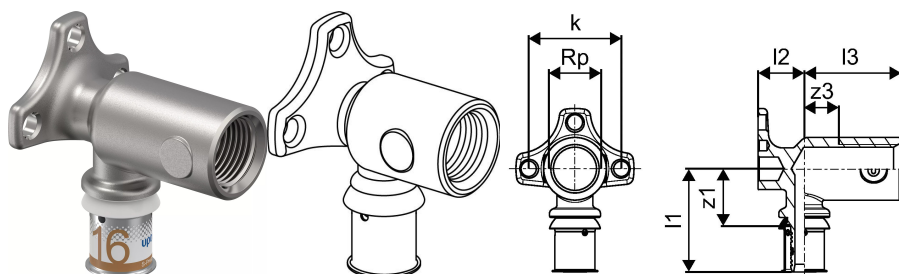

Uponor S-Press PLUS tap elbow XL 16-Rp1/2"FT

1070646

- For on wall installation or attachment with rotation protection to the Uponor Smart Aqua mounting angles and plates.

Uponor S-Press PLUS tap elbow XL 16-Rp1/2"FT

1070646

Technical data

Item no EAN	6414905219629
Item no GTIN	06414905219629
Item no VVS	045475216
Item no NRF	5114555
Item (unit of measurement)	pce
Female_thread_Rp	1/2 inch
Length (l1)	45 mm
Length (l2)	20 mm
Length (l3)	42 mm
Z-measurement k	40 mm
z3	15 mm
Packaging Quantity 1	10
Packaging Quantity 3	40
Packaging Quantity 4	1920
Packaging GTIN PL1	06414905280148
Packaging GTIN PL3	06414905424887
Packaging GTIN PL4	06414905280162
Item Unit Length	71
Item Unit Height	62
Item Unit Weight	0,202
Item Unit Width	51