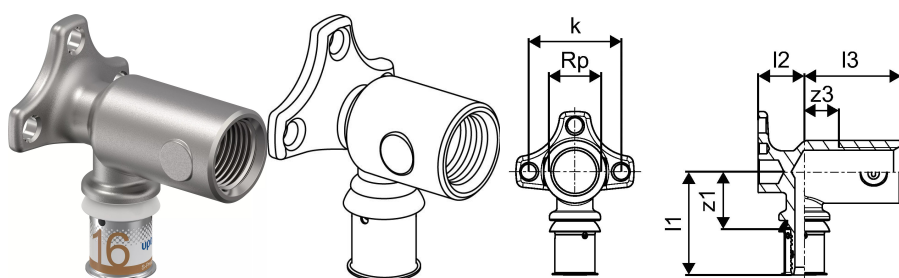

Uponor S-Press PLUS tap elbow XL 16-Rp1/2"FT

1070646

- For on wall installation or attachment with rotation protection to the Uponor Smart Aqua mounting angles and plates.

Uponor S-Press PLUS tap elbow XL 16-Rp1/2"FT

1070646

Technical data

Item no EAN	6414905219629
Item no GTIN	06414905219629
Item no VVS	045475216
Item no NRF	5114555
Item (unit of measurement)	pce
Female_thread_Rp	1/2 inch
Length (l1)	45 mm
Length (l2)	20 mm
Length (l3)	42 mm
Z-measurement k	40 mm
z3	15 mm
Packaging Quantity 1	10
Packaging Quantity 3	40
Packaging Quantity 4	1920
Packaging GTIN PL1	06414905280148
Packaging GTIN PL3	06414905424887
Packaging GTIN PL4	06414905280162
Item Unit Length	71
Item Unit Height	62
Item Unit Weight	0,202
Item Unit Width	51