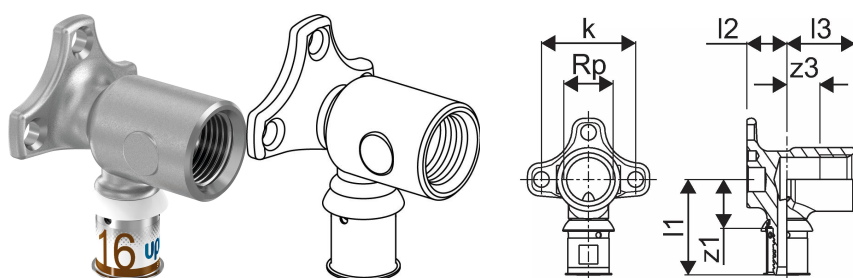

Uponor S-Press PLUS tap elbow L 20-Rp1/2"FT

1070645

- Made of tin-plated DR brass
- for on wall installation or attachment with rotation protection to the Uponor Smart Aqua mounting angles and plates.

Uponor S-Press PLUS tap elbow L 20-Rp1/2"FT

1070645

Technical data

Item no EAN	6414905219612
Item no GTIN	06414905219612
Item no VVS	045475120
RSK no.	1896556
Item no NRF	5114554
Item (unit of measurement)	pce
Female_thread_Rp	1/2 inch
Length (l1)	46 mm
Length (l2)	20 mm
Length (l3)	30 mm
Z-measurement k	40 mm
z3	15 mm
Packaging Quantity 1	10
Packaging Quantity 3	40
Packaging Quantity 4	1920
Packaging GTIN PL1	06414905280766
Packaging GTIN PL3	06414905424870
Packaging GTIN PL4	06414905280780
Item Unit Length	72
Item Unit Height	50
Item Unit Weight	0,173
Item Unit Width	51