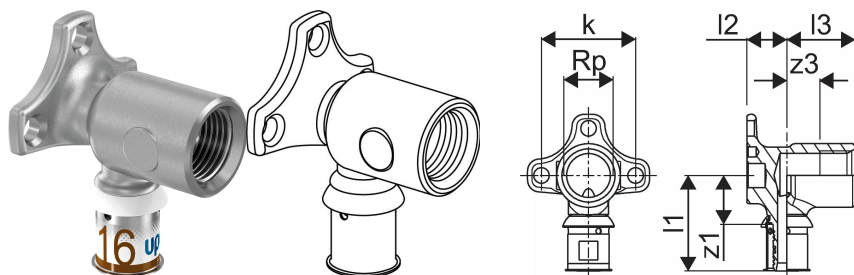

Uponor S-Press PLUS tap elbow L 20-Rp1/2"FT

1070645

- Made of tin-plated DR brass
- for on wall installation or attachment with rotation protection to the Uponor Smart Aqua mounting angles and plates.

Uponor S-Press PLUS tap elbow L 20-Rp1/2"FT

1070645

Technical data

Item no EAN	6414905219612
Item no GTIN	06414905219612
Item no VVS	045475120
RSK no.	1896556
Item no NRF	5114554
Item (unit of measurement)	pce
Female_thread_Rp	1/2 inch
Length (l1)	46 mm
Length (l2)	20 mm
Length (l3)	30 mm
Z-measurement k	40 mm
z3	15 mm
Packaging Quantity 1	10
Packaging Quantity 3	40
Packaging Quantity 4	1920
Packaging GTIN PL1	06414905280766
Packaging GTIN PL3	06414905424870
Packaging GTIN PL4	06414905280780
Item Unit Length	72
Item Unit Height	50
Item Unit Weight	0,173
Item Unit Width	51