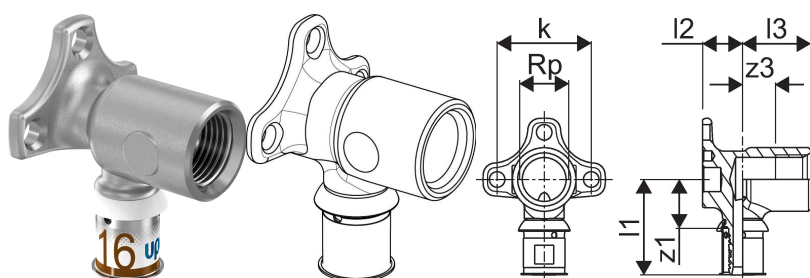

## Uponor S-Press PLUS tap elbow L 16-Rp1/2"FT

**1070644**

- Made of tin-plated DR brass
- for on wall installation or attachment with rotation protection to the Uponor Smart Aqua mounting angles and plates.

## Uponor S-Press PLUS tap elbow L 16-Rp1/2"FT

1070644

### Technical data

Item no EAN	6414905219605
Item no GTIN	06414905219605
Item no VVS	045475116
RSK no.	1896555
Item no NRF	5114553
Item (unit of measurement)	pce
Female_thread_Rp	1/2 inch
Length (l1)	41 mm
Length (l2)	17 mm
Length (l3)	29 mm
Z-measurement k	40 mm
z3	14 mm
Packaging Quantity 1	10
Packaging Quantity 3	40
Packaging Quantity 4	1920
Packaging GTIN PL1	06414905429141
Packaging GTIN PL3	06414905429158
Packaging GTIN PL4	06414905429165
Item Unit Length	67
Item Unit Height	46
Item Unit Weight	0,154
Item Unit Width	51