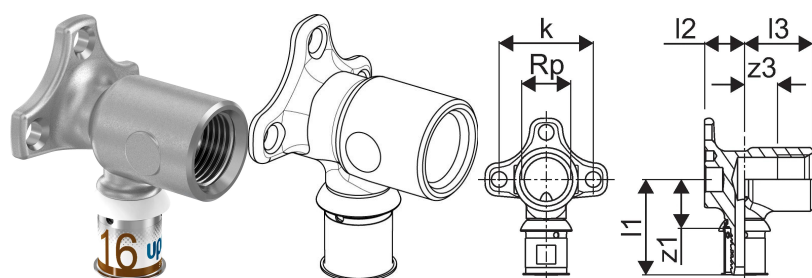

Uponor S-Press PLUS tap elbow L 16-Rp1/2"FT

1070644

- Made of tin-plated DR brass
- for on wall installation or attachment with rotation protection to the Uponor Smart Aqua mounting angles and plates.

Uponor S-Press PLUS tap elbow L 16-Rp1/2"FT

1070644

Technical data

Item no EAN	6414905219605
Item no GTIN	06414905219605
Item no VVS	045475116
RSK no.	1896555
Item no NRF	5114553
Item (unit of measurement)	pce
Female_thread_Rp	1/2 inch
Length (l1)	41 mm
Length (l2)	17 mm
Length (l3)	29 mm
Z-measurement k	40 mm
z3	14 mm
Packaging Quantity 1	10
Packaging Quantity 3	40
Packaging Quantity 4	1920
Packaging GTIN PL1	06414905429141
Packaging GTIN PL3	06414905429158
Packaging GTIN PL4	06414905429165
Item Unit Length	67
Item Unit Height	46
Item Unit Weight	0,154
Item Unit Width	51