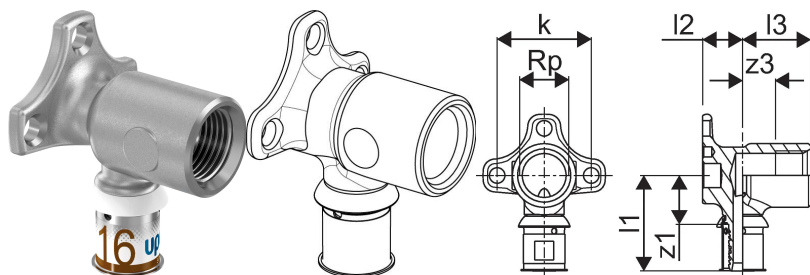

Uponor S-Press PLUS tap elbow L 16-Rp1/2"FT

1070644

- Made of tin-plated DR brass
- for on wall installation or attachment with rotation protection to the Uponor Smart Aqua mounting angles and plates.

Uponor S-Press PLUS tap elbow L 16-Rp1/2"FT

1070644

Technical data

Item no EAN	6414905219605
Item no GTIN	06414905219605
Item no VVS	045475116
RSK no.	1896555
Item no NRF	5114553
Item (unit of measurement)	pce
Female_thread_Rp	1/2 inch
Length (l1)	41 mm
Length (l2)	17 mm
Length (l3)	29 mm
Z-measurement k	40 mm
z3	14 mm
Packaging Quantity 1	10
Packaging Quantity 3	40
Packaging Quantity 4	1920
Packaging GTIN PL1	06414905429141
Packaging GTIN PL3	06414905429158
Packaging GTIN PL4	06414905429165
Item Unit Length	67
Item Unit Height	46
Item Unit Weight	0,154
Item Unit Width	51