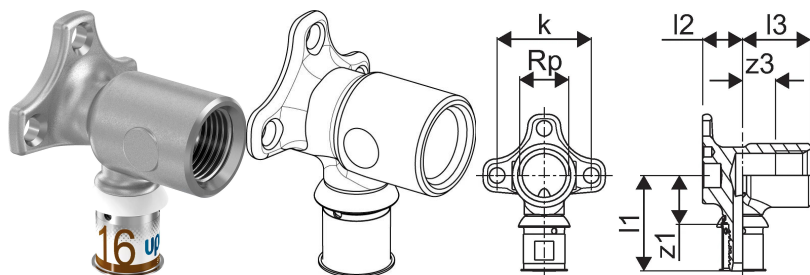

## Uponor S-Press PLUS tap elbow L 16-Rp1/2"FT

**1070644**

- Made of tin-plated DR brass
- for on wall installation or attachment with rotation protection to the Uponor Smart Aqua mounting angles and plates.

## Uponor S-Press PLUS tap elbow L 16-Rp1/2"FT

1070644

### Technical data

Item no EAN	6414905219605
Item no GTIN	06414905219605
Item no VVS	045475116
RSK no.	1896555
Item no NRF	5114553
Item (unit of measurement)	pce
Female_thread_Rp	1/2 inch
Length (l1)	41 mm
Length (l2)	17 mm
Length (l3)	29 mm
Z-measurement k	40 mm
z3	14 mm
Packaging Quantity 1	10
Packaging Quantity 3	40
Packaging Quantity 4	1920
Packaging GTIN PL1	06414905429141
Packaging GTIN PL3	06414905429158
Packaging GTIN PL4	06414905429165
Item Unit Length	67
Item Unit Height	46
Item Unit Weight	0,154
Item Unit Width	51