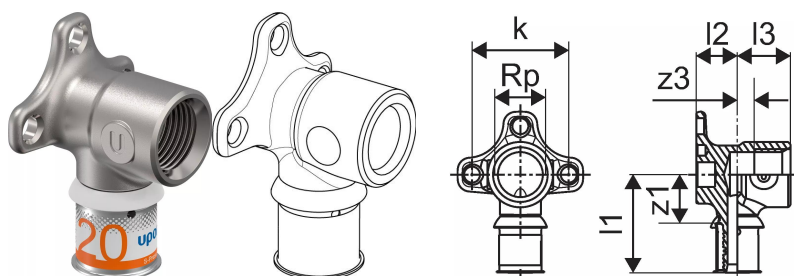

Uponor S-Press PLUS tap elbow M 20-Rp1/2"FT

1070640

- Made of tin-plated DR brass
- for on wall installation or attachment with rotation protection to the Uponor Smart Aqua mounting angles and plates.

Uponor S-Press PLUS tap elbow M 20-Rp1/2"FT

1070640

Technical data

Item no EAN	6414905219568
Item no GTIN	06414905219568
Item no VVS	045475020
RSK no.	1896551
Item no NRF	5114549
Item (unit of measurement)	pce
Female_thread_Rp	1/2 inch
Length (l1)	42 mm
Length (l2)	17 mm
Length (l3)	23 mm
Z-measurement k	40 mm
z3	8 mm
Packaging Quantity 1	10
Packaging Quantity 3	40
Packaging Quantity 4	1920
Packaging GTIN PL1	06414905289103
Packaging GTIN PL3	06414905424849
Packaging GTIN PL4	06414905289127
Item Unit Length	70
Item Unit Height	41
Item Unit Weight	0,151
Item Unit Width	51