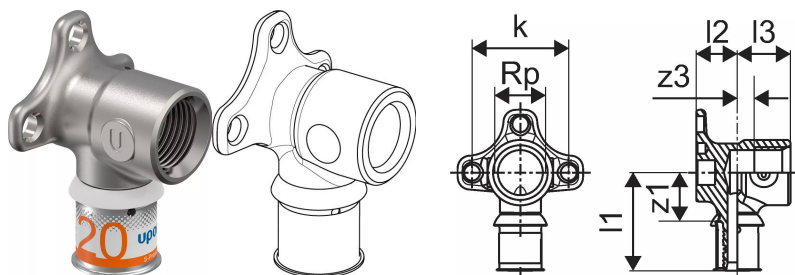

Uponor S-Press PLUS tap elbow M 20-Rp1/2"FT

1070640

- Made of tin-plated DR brass
- for on wall installation or attachment with rotation protection to the Uponor Smart Aqua mounting angles and plates.

Uponor S-Press PLUS tap elbow M 20-Rp1/2"FT

1070640

Technical data

Item no EAN	6414905219568
Item no GTIN	06414905219568
Item no VVS	045475020
RSK no.	1896551
Item no NRF	5114549
Item (unit of measurement)	pce
Female_thread_Rp	1/2 inch
Length (l1)	42 mm
Length (l2)	17 mm
Length (l3)	23 mm
Z-measurement k	40 mm
z3	8 mm
Packaging Quantity 1	10
Packaging Quantity 3	40
Packaging Quantity 4	1920
Packaging GTIN PL1	06414905289103
Packaging GTIN PL3	06414905424849
Packaging GTIN PL4	06414905289127
Item Unit Length	70
Item Unit Height	41
Item Unit Weight	0,151
Item Unit Width	51